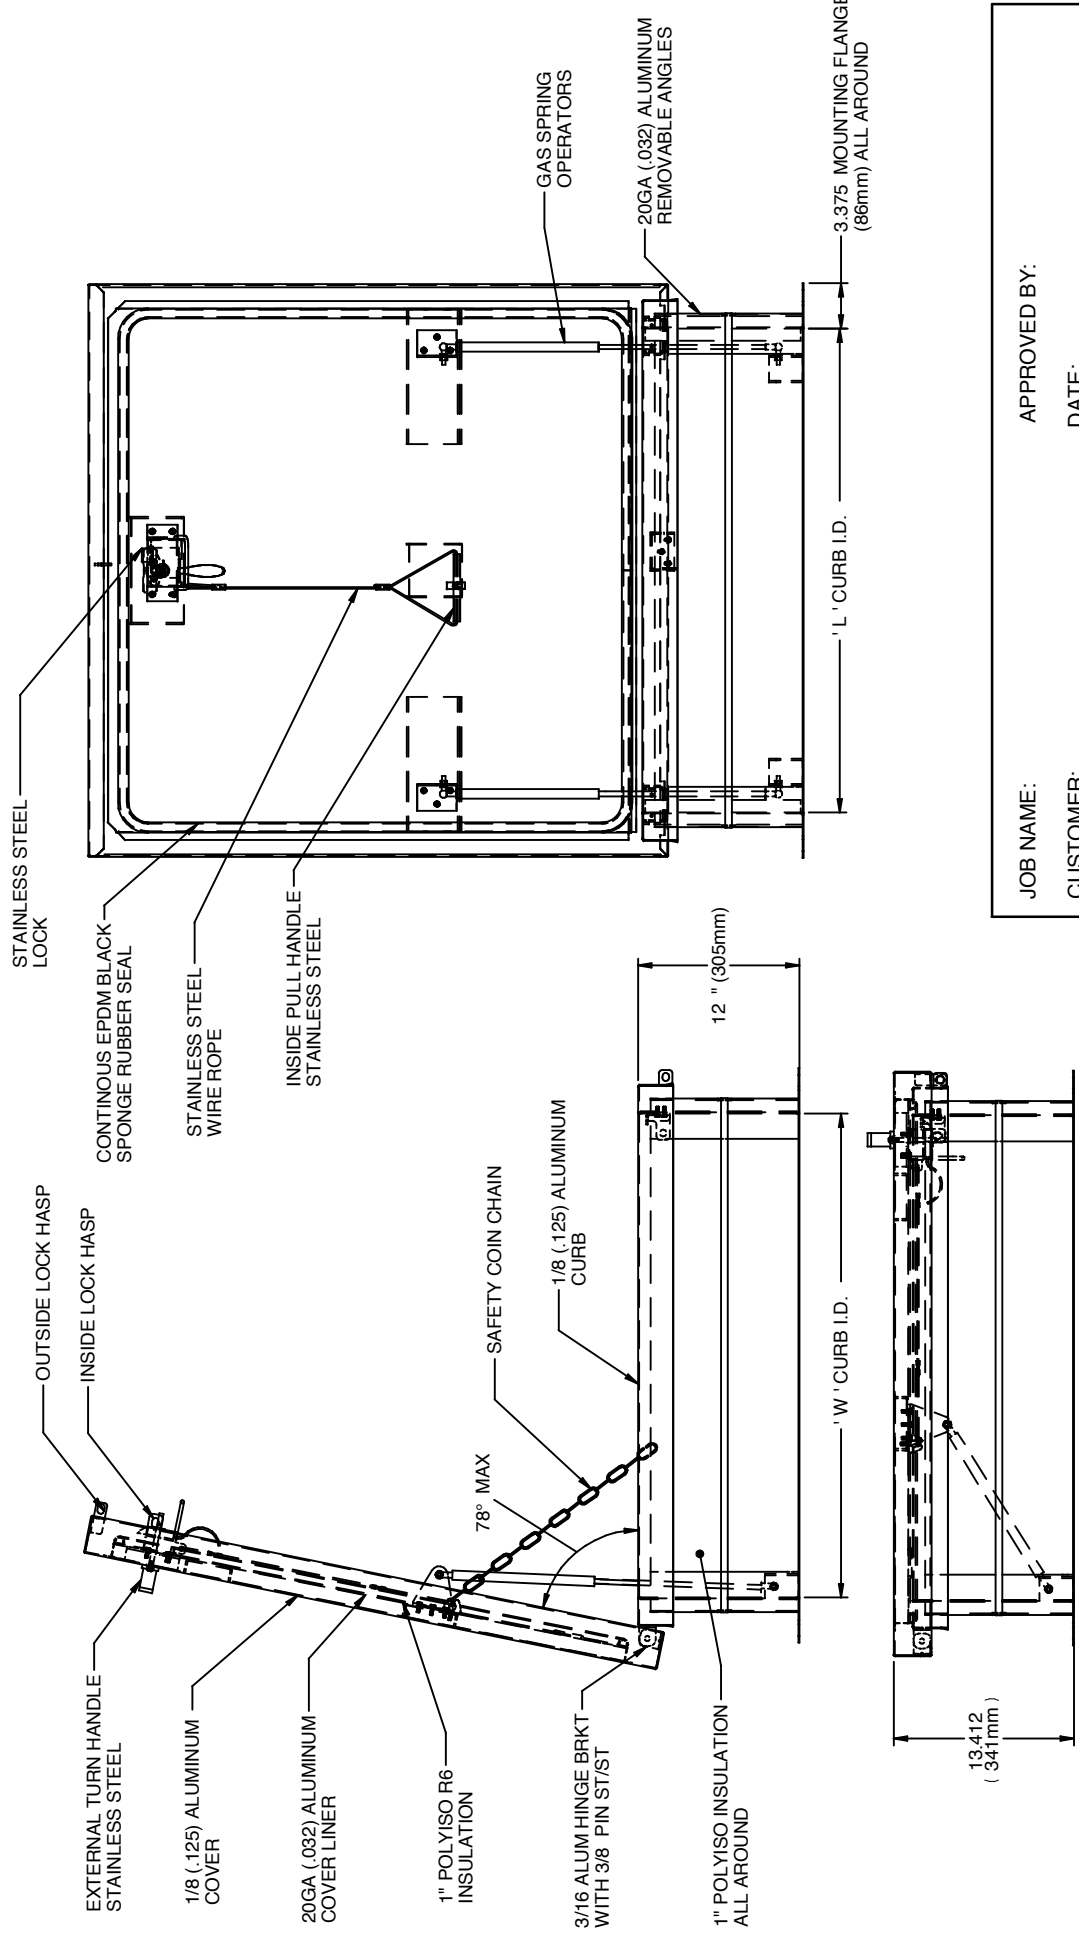

ACUDOR
EQUIPMENT ACCESS ROOF HATCH ALUMINUM

www.acudor.com
 U.S.A.: info@acudor.com / 800.722.0501
 CANADA: info@acudor.ca / 844.228.3671
 INTERNATIONAL: info@acudorintl.com / 905.428.2240

ASSEMBLY NOTE:
 UNIT SHALL BE COMPLETELY ASSEMBLED AS SHOWN
 AND SUPPLIED TO JOB READY FOR INSTALLATION
 FINISH: MILL