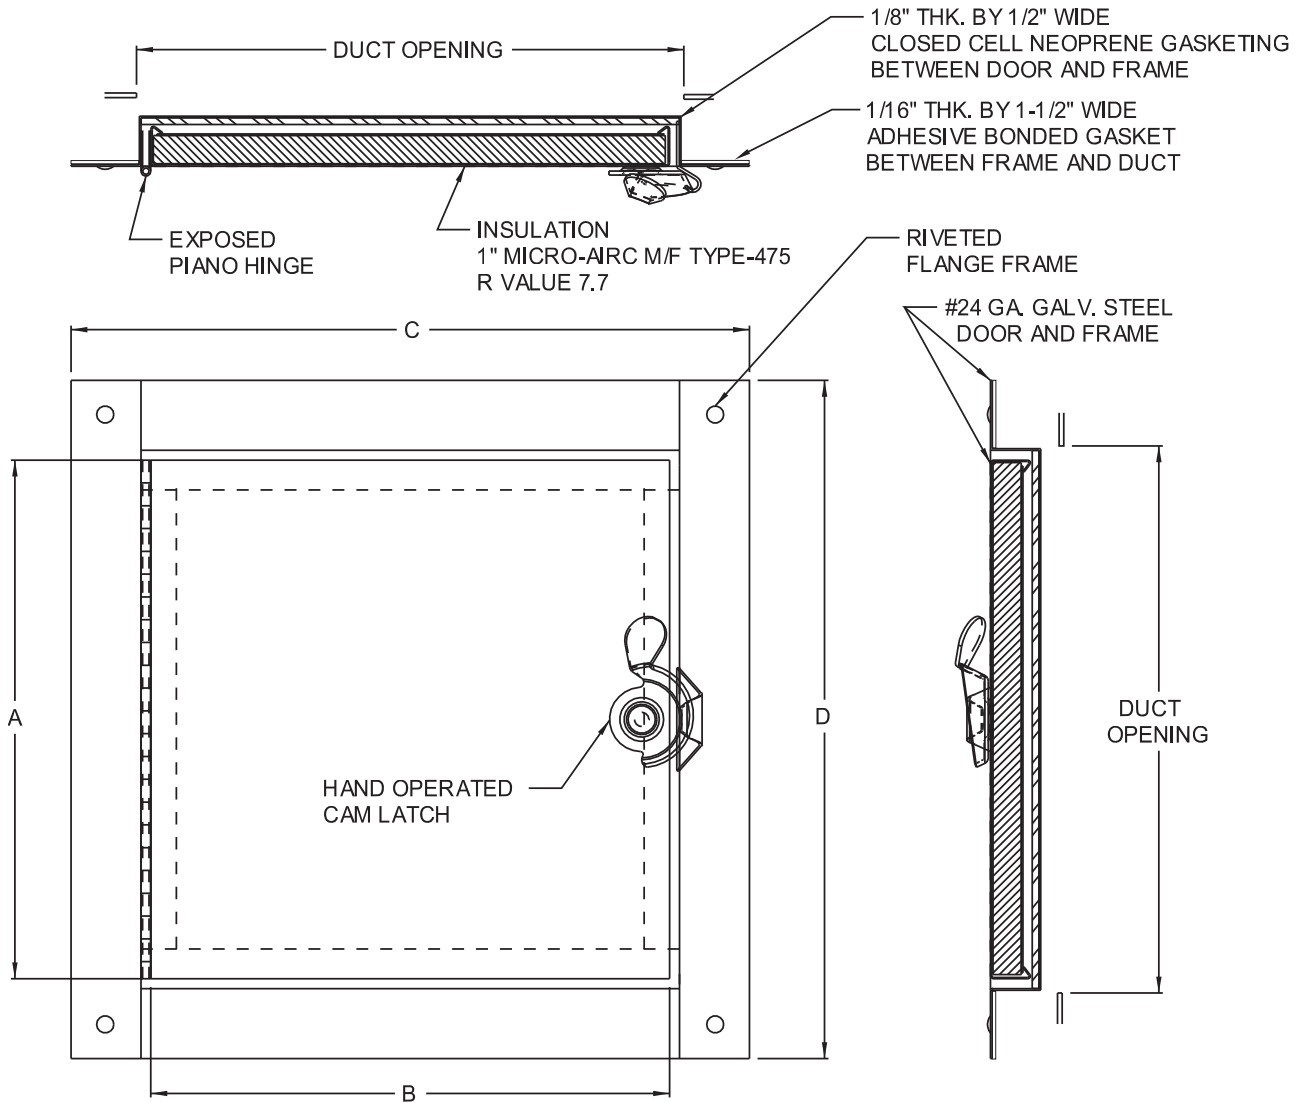

QTY.	NOMINAL SIZE	A	B	C	D	DUCT OPENING	LATCH
	6 x 6 (152 x 152)	5.375 (137)	5.375 (137)	8.875 (225)	8.875 (225)	6 x 6 (152 x 152)	2
	8 x 8 (203 x 203)	7.375 (187)	7.375 (187)	10.875 (276)	10.875 (276)	8 x 8 (203 x 203)	2
	10 x 10 (254 x 254)	9.375 (238)	9.375 (238)	12.875 (327)	12.875 (327)	10 x 10 (254 x 254)	2
	12 x 12 (304 x 304)	11.375 (289)	11.375 (289)	14.875 (378)	14.875 (378)	12 x 12 (304 x 304)	2
	14 x 14 (356 x 356)	13.375 (340)	13.375 (340)	16.875 (429)	16.875 (429)	14 x 14 (356 x 356)	2
	16 x 16 (406 x 406)	15.375 (391)	15.375 (391)	18.875 (479)	18.875 (479)	16 x 16 (406 x 406)	2
	18 x 18 (457 x 457)	17.375 (441)	17.375 (441)	20.875 (530)	20.875 (530)	18 x 18 (457 x 457)	2
	24 x 24 (610 x 610)	23.375 (603)	23.375 (603)	26.875 (683)	26.875 (683)	24 x 24 (610 x 610)	2

STANDARD FEATURES: PIANO HINGED DOOR PANEL, SELF TIGHTENING HAND OPERATED CAM LATCH, GALVANIZED STEEL, MILL FINISH.

OPTIONS:
 LOCK TYPE
 OTHER

MATERIAL
 STAINLESS STEEL
 ALUMINUM
 OTHER

JOB NAME:
 CUSTOMER: