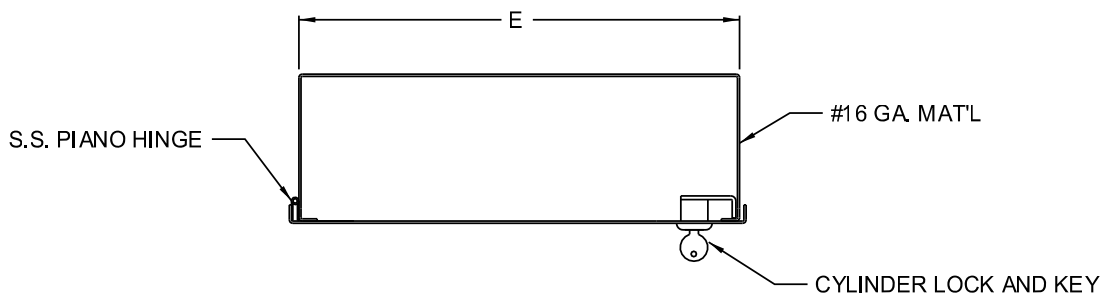

STANDARD FEATURES: CYLINDER LOCK & KEY, STAINLESS STEEL, #4 SATIN POLISH

OPTIONS:

LOCK TYPE

- SCREWDRIVER OPERATED CAM LATCH
- ALLEN HEAD CAM LATCH
- SPANNER HEAD CAM LATCH
- PADDLE HANDLE
- THUMB TURN LATCH
- OTHER