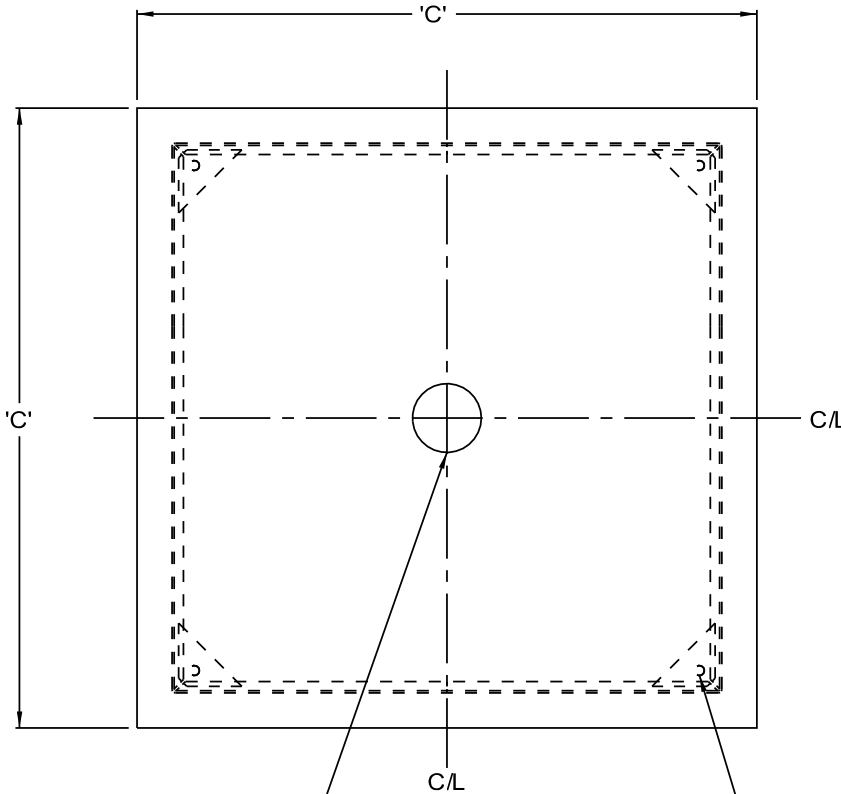

www.acudor.com
 U.S.A.: info@acudor.com / 800.722.0501
 CANADA: info@acudor.ca / 844.228.3671
 INTERNATIONAL: info@acudorintl.com
 (905) 428.2240

AF VP

FLUSH VALVE ACCESS PANEL

QTY.	NOMINAL SIZE	A	B	C	D			LOCK
	12 x 12 (305 x 305)	12 (305)	12 (305)	13.5 (343)	13.5 (343)			
	15 x 15 (381 x 381)	15 (381)	15 (381)	16.5 (419)	16.5 (419)			

1-1/2" DIA. CENTER HOLE
 (OPTIONAL)

S/S #8-32
 SPANNER HEAD SCREWS
 (4)

STANDARD FEATURES: TAMPER PROOF STAINLESS STEEL SCREWS, STAINLESS STEEL, #4 SATIN POLISH

OPTIONS:

LOCK TYPE
 OTHER

MATERIAL
 OTHER

FINISH
 OTHER