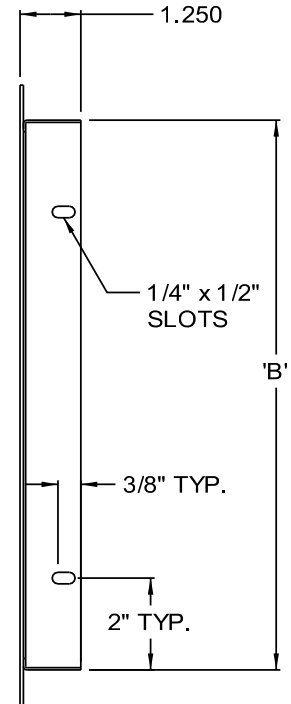

www.acudor.com
 U.S.A.: info@acudor.com / 800.722.0501
 CANADA: info@acudor.ca / 844.228.3671
 INTERNATIONAL: info@acudorintl.com
 (905) 428.2240

AF VP

FLUSH VALVE ACCESS PANEL

QTY.	NOMINAL SIZE	A	B	C	D			LOCK
	12 x 12 (305 x 305)	12 (305)	12 (305)	13.5 (343)	13.5 (343)			
	15 x 15 (381 x 381)	15 (381)	15 (381)	16.5 (419)	16.5 (419)			

1-1/2" DIA. CENTER HOLE
 (OPTIONAL)

S/S #8-32
 SPANNER HEAD SCREWS
 (4)

STANDARD FEATURES: TAMPER PROOF STAINLESS STEEL SCREWS, STAINLESS STEEL, #4 SATIN POLISH

OPTIONS:

LOCK TYPE
 OTHER

MATERIAL
 OTHER

FINISH
 OTHER