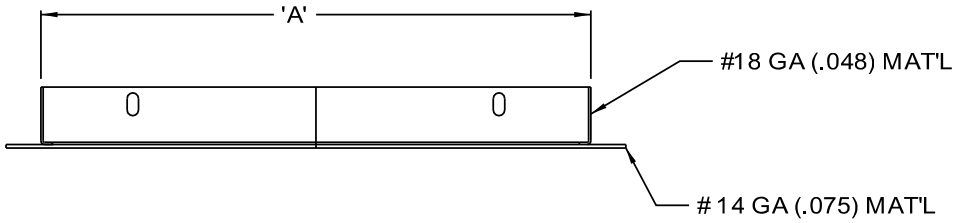

www.acudor.com
 U.S.A.: info@acudor.com / 800.722.0501
 CANADA: info@acudor.ca / 844.228.3671
 INTERNATIONAL: info@acudorintl.com
 (905) 428.2240

AF VP

FLUSH VALVE ACCESS PANEL

QTY.	NOMINAL SIZE	A	B	C	D			LOCK
	12 x 12 (305 x 305)	12 (305)	12 (305)	13.5 (343)	13.5 (343)			
	15 x 15 (381 x 381)	15 (381)	15 (381)	16.5 (419)	16.5 (419)			

1-1/2" DIA. CENTER HOLE
 (OPTIONAL)

S/S #8-32
 SPANNER HEAD SCREWS
 (4)

STANDARD FEATURES: TAMPER PROOF STAINLESS STEEL SCREWS, STAINLESS STEEL, #4 SATIN POLISH

OPTIONS:

LOCK TYPE
 OTHER

MATERIAL
 OTHER

FINISH
 OTHER