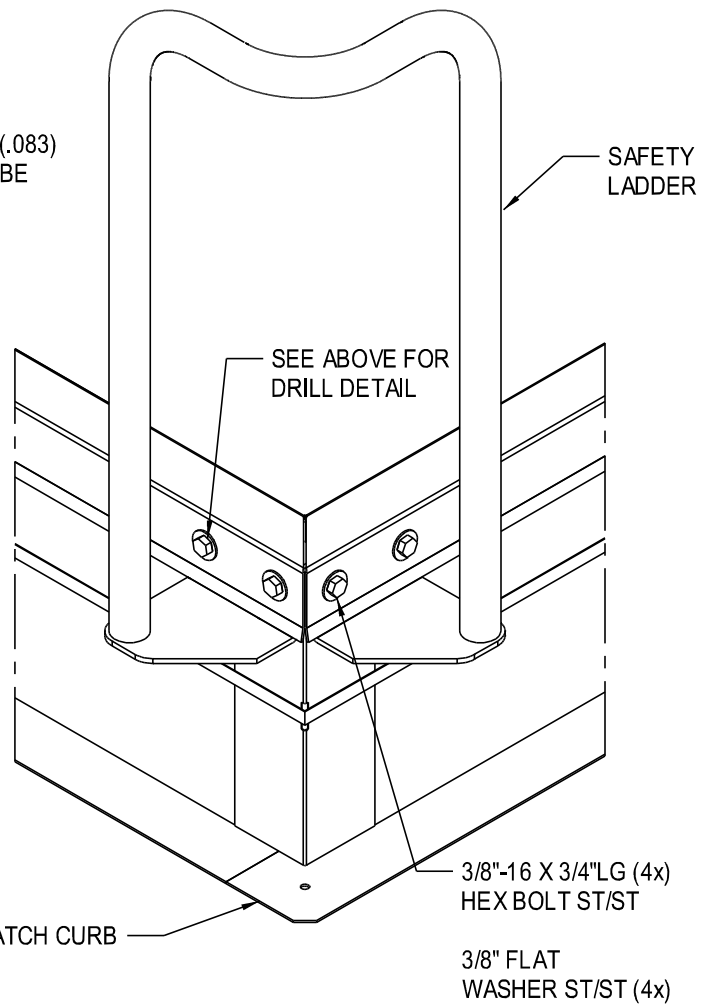

www.acudor.com
U.S.A.: info@acudor.com / 800.722.0501
CANADA: info@acudor.ca / 844.228.3671
INTERNATIONAL: info@acudorintl.com
905.428.2240

SLE-Y

ROOF HATCH SAFETY LADDER

TOP VIEW

HOLE DRILL DETAIL (TYP)

WELDED CONSTRUCTION
FINISH: POWDER COAT SAFETY YELLOW