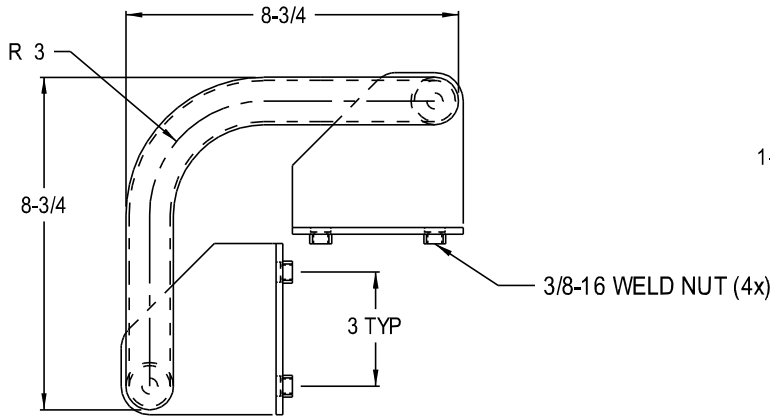

www.acudor.com
U.S.A.: info@acudor.com / 800.722.0501
CANADA: info@acudor.ca / 844.228.3671
INTERNATIONAL: info@acudorintl.com
905.428.2240

SLE-Y

ROOF HATCH SAFETY LADDER

TOP VIEW

HOLE DRILL DETAIL (TYP)

WELDED CONSTRUCTION
FINISH: POWDER COAT SAFETY YELLOW