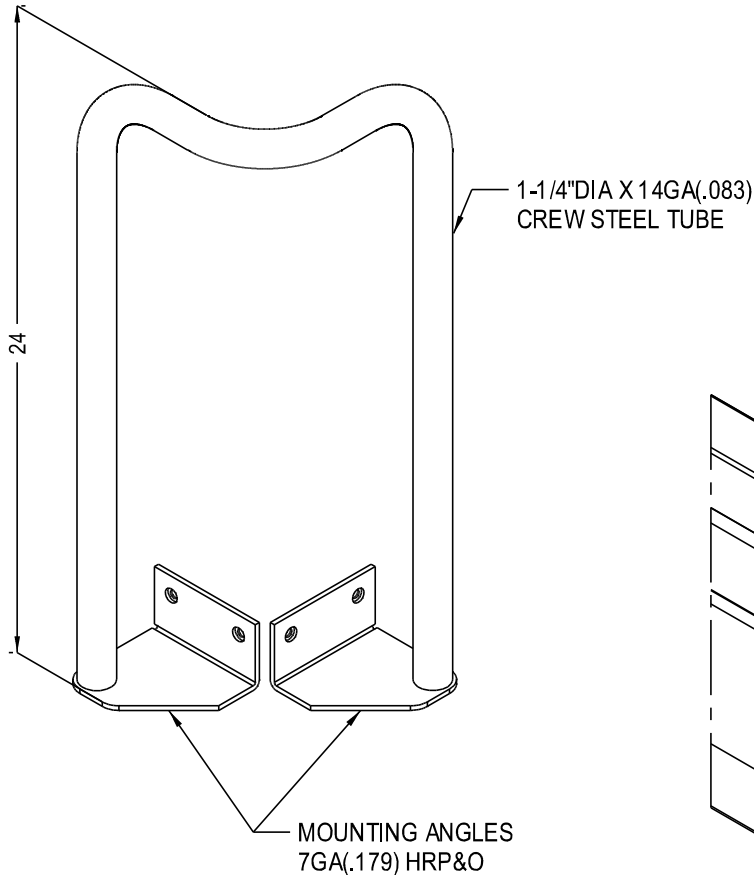

www.acudor.com
U.S.A.: info@acudor.com / 800.722.0501
CANADA: info@acudor.ca / 844.228.3671
INTERNATIONAL: info@acudorintl.com
905.428.2240

SLE-Y

ROOF HATCH SAFETY LADDER

TOP VIEW

HOLE DRILL DETAIL (TYP)

WELDED CONSTRUCTION
FINISH: POWDER COAT SAFETY YELLOW