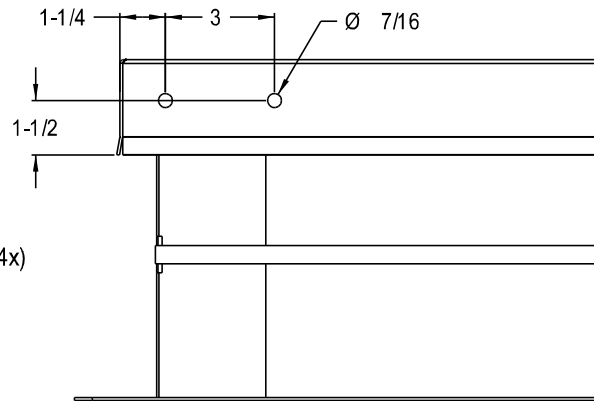

www.acudor.com
U.S.A.: info@acudor.com / 800.722.0501
CANADA: info@acudor.ca / 844.228.3671
INTERNATIONAL: info@acudorintl.com
905.428.2240

SLE-Y

ROOF HATCH SAFETY LADDER

TOP VIEW

HOLE DRILL DETAIL (TYP)

WELDED CONSTRUCTION
FINISH: POWDER COAT SAFETY YELLOW