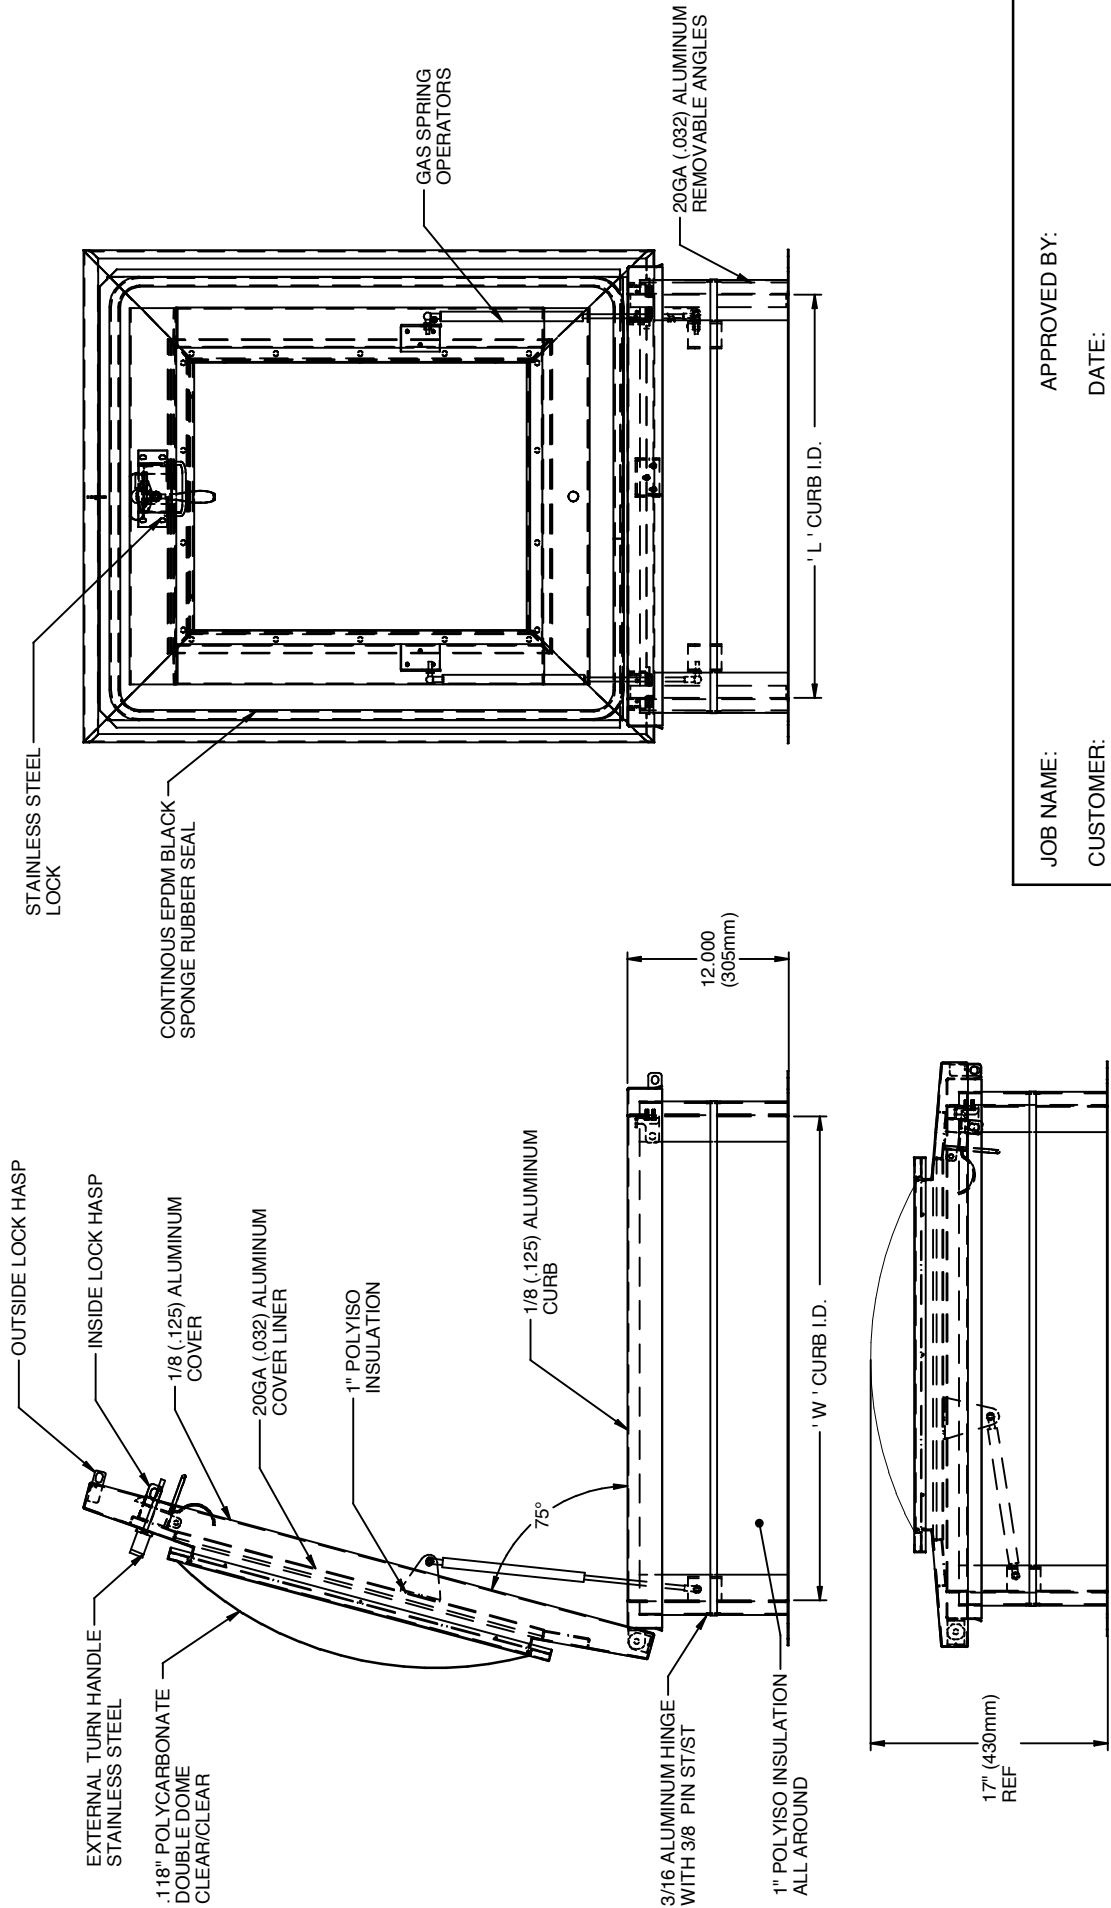

www.acudor.com
 U.S.A.: info@acudor.com / 800.722.0501
 CANADA: info@acudor.ca / 844.228.3671
 INTERNATIONAL: info@acudorintl.com / 905.428.2240

DOMED ROOF HATCH ALUMINUM

QTY	OPENING WIDTH 'W'	OPENING LENGTH 'L'	QTY	OPENING WIDTH 'W'	OPENING LENGTH 'L'
	24" (610mm)	24" (610mm)		36" (914mm)	30" (762mm)
	36" (914mm)	24" (610mm)		36" (914mm)	36" (914mm)
	30" (762mm)	30" (762mm)		48" (1219mm)	48" (1219mm)

ASSEMBLY NOTE:

UNIT SHALL BE COMPLETELY ASSEMBLED AS SHOWN AND SUPPLIED TO JOB READY FOR INSTALLATION

FINISH: MILL FINISH

JOB NAME: _____ APPROVED BY: _____
 CUSTOMER: _____ DATE: _____

This document contains proprietary information which is the property of Acudor Products. It shall not be modified, copied, furnished, nor distributed (in whole or in part) without proper authorization. Copyright © 2020 Acudor Products.