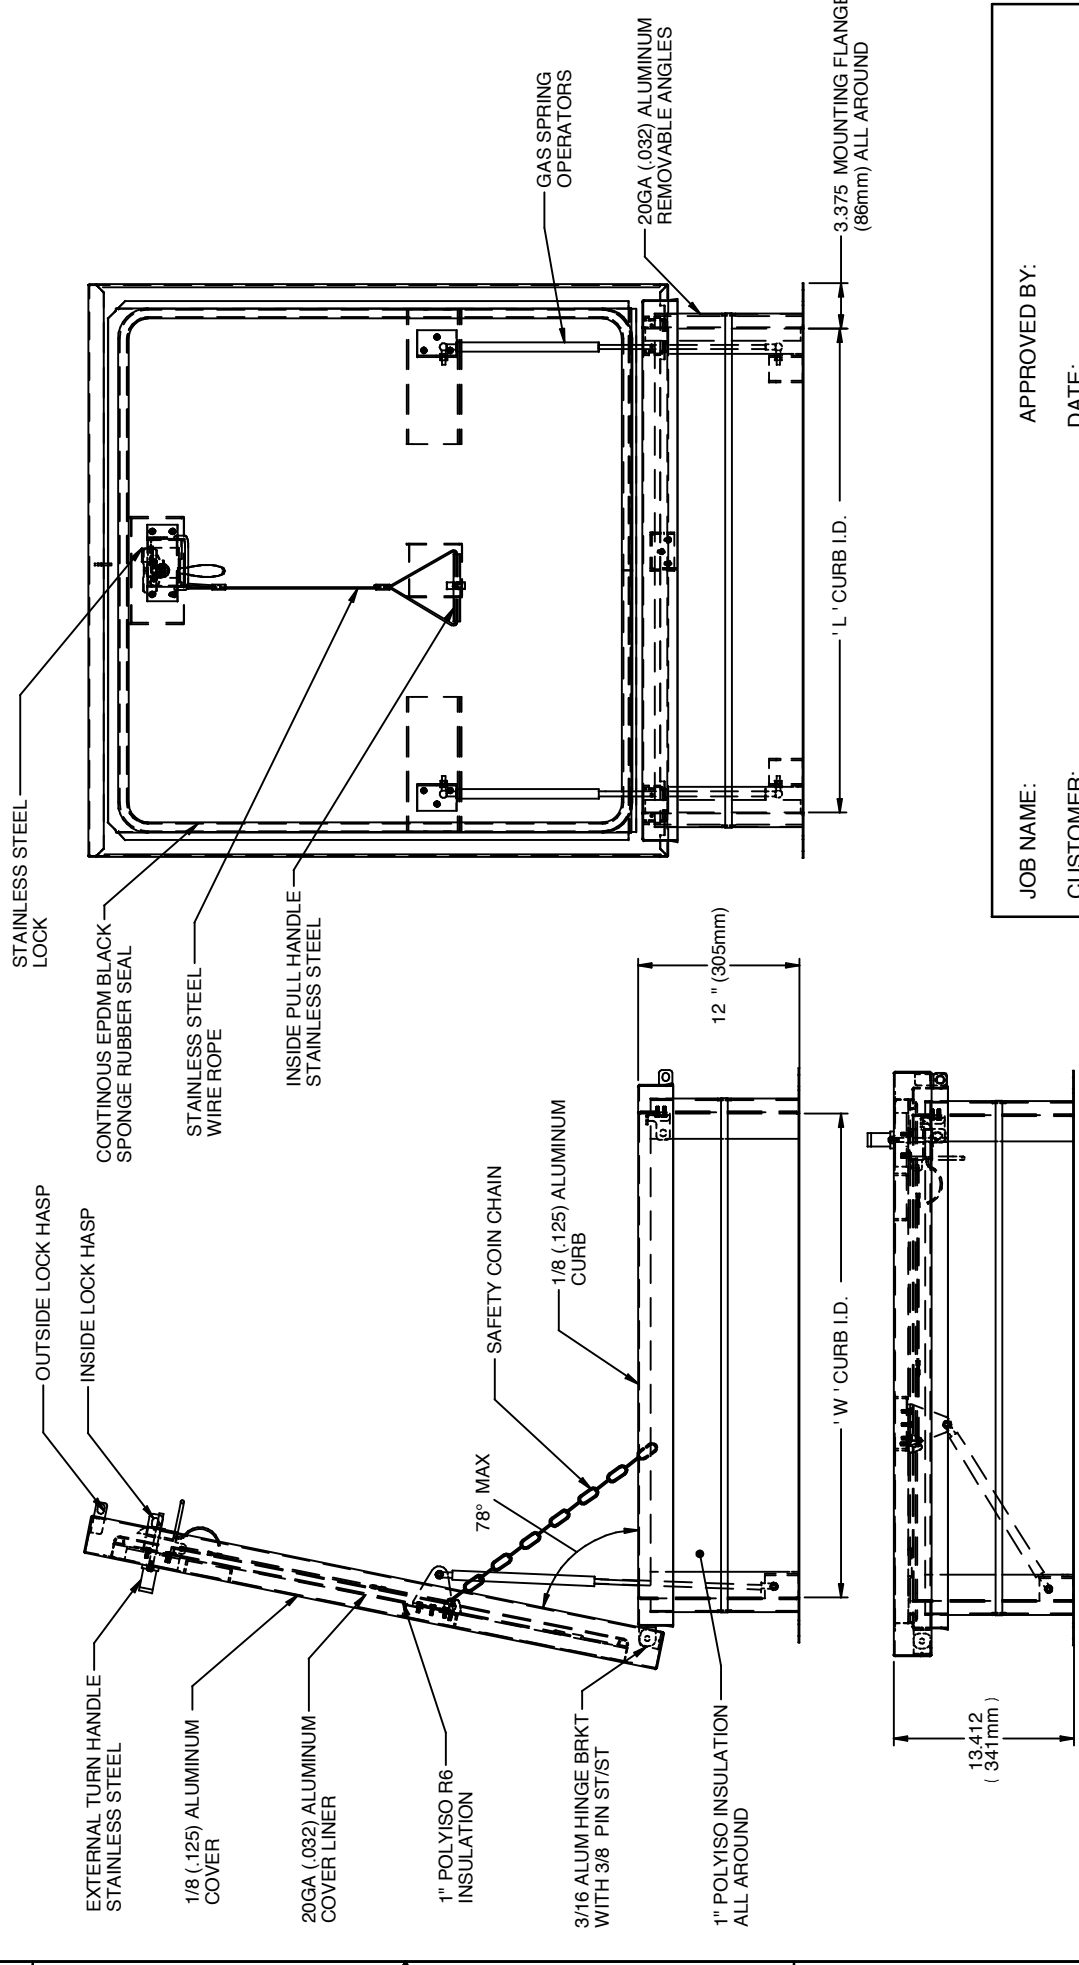

www.acudor.com
U.S.A.: info@acudor.com / 800.722.0501
CANADA: info@acudor.ca / 844.228.3671
INTERNATIONAL: info@acudorintl.com / 905.428.2240

EQUIPMENT ACCESS ROOF HATCH ALUMINUM

ASSEMBLY NOTE:

UNIT SHALL BE COMPLETELY ASSEMBLED AS SHOWN AND SUPPLIED TO JOB READY FOR INSTALLATION

FINISH: MILL

JOB NAME:
CUSTOMER:

APPROVED BY:
DATE:

This document contains proprietary information which is the property of Acudor Products. It shall not be modified, copied, furnished, nor distributed (in whole or in part) without proper authorization. Copyright © 2020 Acudor.