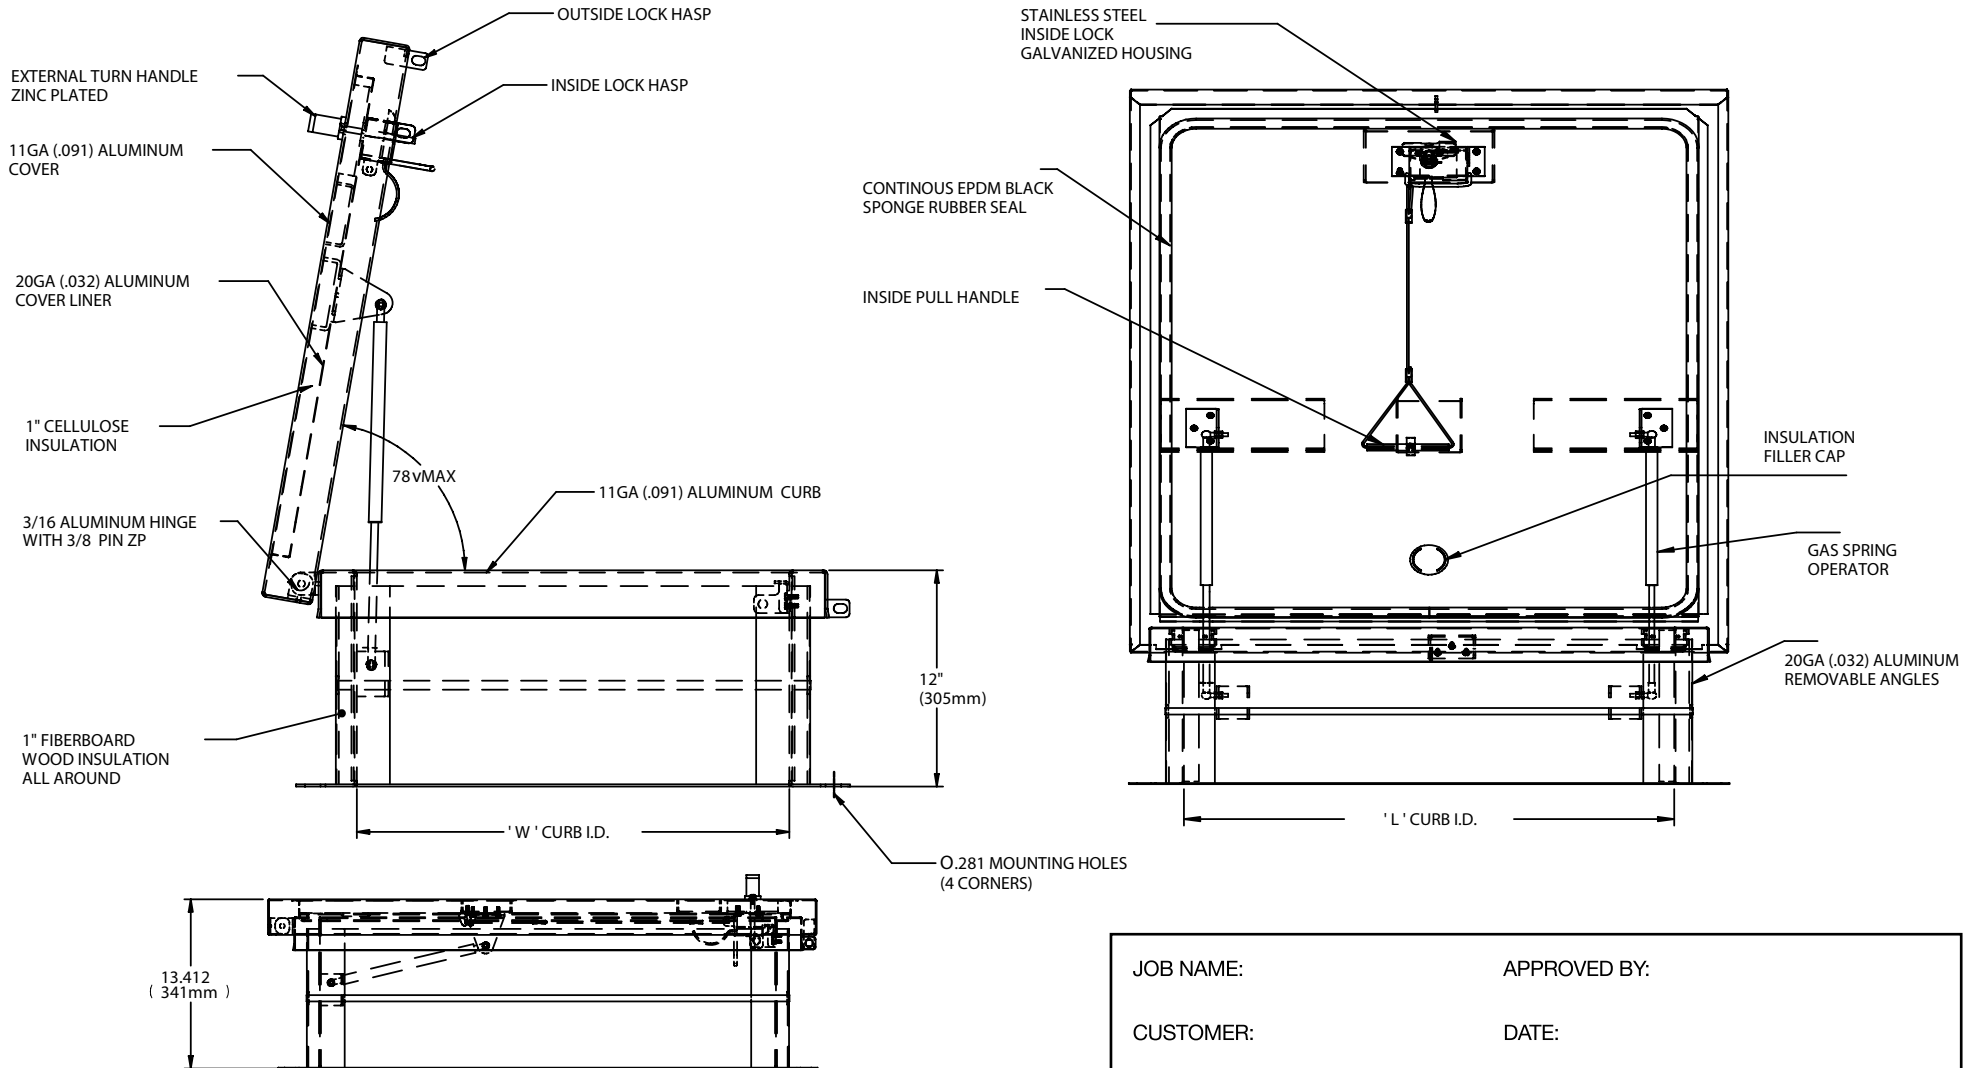

www.acudor.com  
 U.S.A.: info@acudor.com / 800.722.0501  
 CANADA: info@acudor.ca / 844.228.3671  
 INTERNATIONAL: info@acudorintl.com  
 905.428.2240

QTY	OPENING WIDTH "W"	OPENING LENGTH "L"	QTY	OPENING WIDTH "W"	OPENING LENGTH "L"
	48" (1219mm)	48" (1219mm)			

## EQUIPMENT ACCESS ROOF HATCH ALUMINUM

**ASSEMBLY NOTE:**  
 UNIT SHALL BE COMPLETELY ASSEMBLED AS SHOWN  
 AND SUPPLIED TO JOB READY FOR INSTALLATION

**FINISH: MILL FINISH**

JOB NAME:	APPROVED BY:
CUSTOMER:	DATE:
COPYRIGHT © 2014 ACUDOR ACCESS DOORS AND ACUDOR PRODUCTS INC. ALL RIGHTS RESERVED	