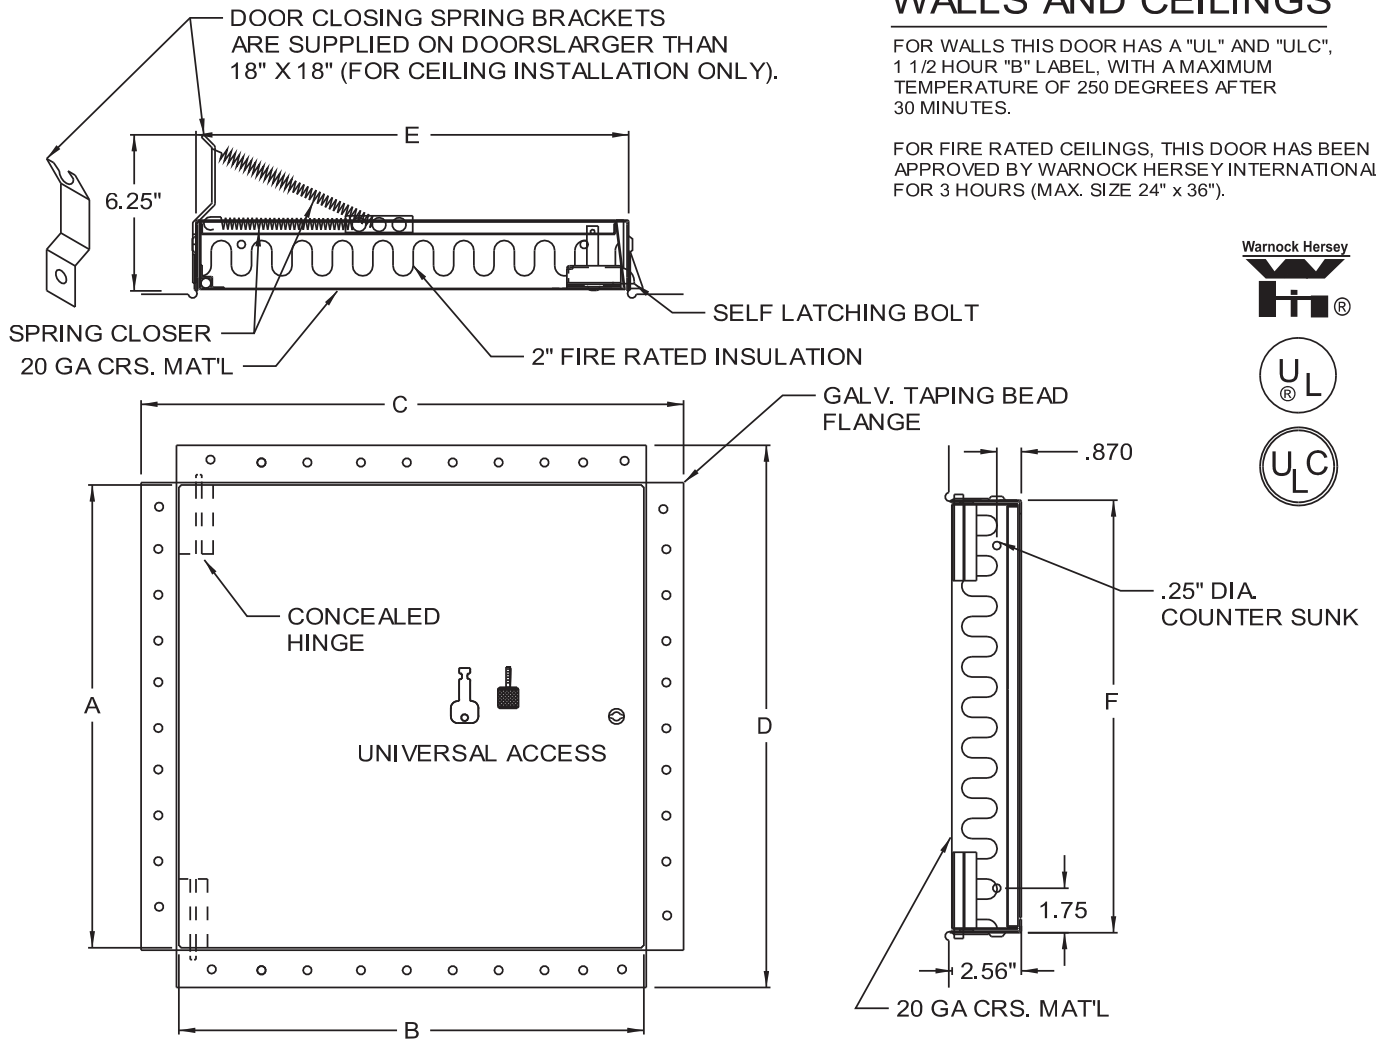

www.acudor.com
 U.S.A.: info@acudor.com / 800.722.0501
 CANADA: info@acudor.ca / 844.228.3671
 INTERNATIONAL: info@acudorintl.com
 (905) 428.2240

FW-5050-DW

FIRE RATED DOOR

QTY.	NOMINAL SIZE	A	B	C	D	E	F	LOCK
	8 X 8 (203 X 203)	7.78 (198)	7.78 (198)	10.62 (270)	10.62 (270)	8.12 (206)	8.12 (206)	1
	10 x 10 (254 x 254)	9.78 (248)	9.78 (248)	12.62 (321)	12.62 (321)	10.12 (257)	10.12 (257)	1
	12 x 12 (305 x 305)	11.78 (299)	11.78 (299)	14.62 (371)	14.62 (371)	12.12 (308)	12.12 (308)	1
	14 x 14 (356 x 356)	13.78 (350)	13.78 (350)	16.62 (422)	16.62 (422)	14.12 (359)	14.12 (359)	1
	16 x 16 (406 x 406)	15.78 (401)	15.78 (401)	18.62 (473)	18.62 (473)	16.12 (409)	16.12 (409)	1
	18 x 18 (457 x 457)	17.78 (452)	17.78 (452)	20.62 (524)	20.62 (524)	18.12 (460)	18.12 (460)	1
	24 x 24 (610 x 610)	23.78 (604)	23.78 (604)	26.62 (676)	26.62 (676)	24.12 (613)	24.12 (613)	1

WALLS AND CEILINGS

FOR WALLS THIS DOOR HAS A "UL" AND "ULC", 1 1/2 HOUR "B" LABEL, WITH A MAXIMUM TEMPERATURE OF 250 DEGREES AFTER 30 MINUTES.

FOR FIRE RATED CEILINGS, THIS DOOR HAS BEEN APPROVED BY WARNOCK HERSEY INTERNATIONAL FOR 3 HOURS (MAX. SIZE 24" x 36").

STANDARD FEATURES: UNIVERSAL SELF LATCHING BOLT- OPERATED BY KNURLED KNOB / FLUSH KEY, WITH INSIDE TURN RELEASE.
 OPTIONS: CARBON STEEL, PRIME COAT BAKED ENAMEL FINISH

- | | | |
|---|--|--|
| <input type="checkbox"/> LOCK TYPE | <input type="checkbox"/> MATERIAL | <input type="checkbox"/> FINISH |
| <input type="checkbox"/> RIM CYLINDER LOCK | <input type="checkbox"/> STAINLESS STEEL | <input type="checkbox"/> #4 SATIN POLISH |
| <input type="checkbox"/> PREPARED FOR MORTISE CYLINDER LOCK | <input type="checkbox"/> OTHER | <input type="checkbox"/> OTHER |