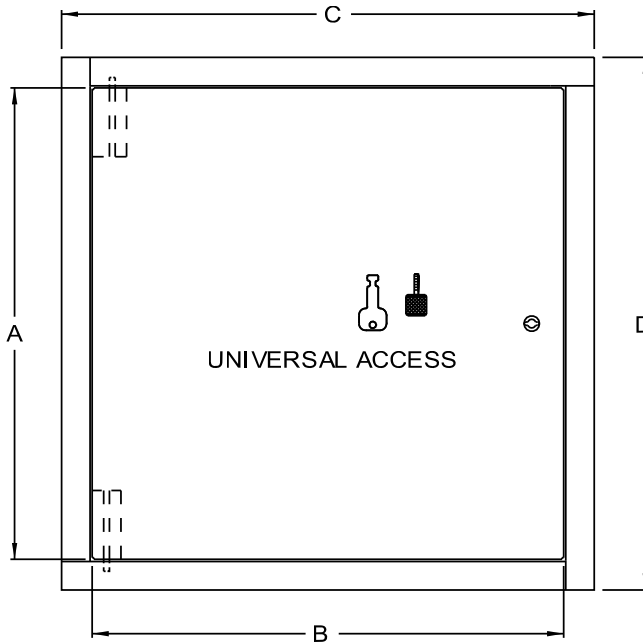

www.acudor.com
 U.S.A.: info@acudor.com / 800.722.0501
 CANADA: info@acudor.ca / 844.228.3671
 INTERNATIONAL: info@acudorintl.com
 (905) 428.2240

FB-5060

FIRE RATED - FOR WALLS

QTY.	NOMINAL SIZE	A	B	C	D	E	F	LOCK
	8 X 8 (203 X 203)	7.78 (198)	7.78 (198)	10 (254)	10 (254)	8.12 (206)	8.12 (206)	1
	10 x 10 (254 x 254)	9.78 (248)	9.78 (248)	12 (305)	12 (305)	10.12 (257)	10.12 (257)	1
	12 x 12 (305 x 305)	11.78 (299)	11.78 (299)	14 (356)	14 (356)	12.12 (308)	12.12 (308)	1
	14 x 14 (356 x 356)	13.78 (350)	13.78 (350)	16 (406)	16 (406)	14.12 (359)	14.12 (359)	1
	16 x 16 (406 x 406)	15.78 (401)	15.78 (401)	18 (457)	18 (457)	16.12 (409)	16.12 (409)	1
	18 x 18 (457 x 457)	17.78 (452)	17.78 (452)	20 (508)	20 (508)	18.12 (460)	18.12 (460)	1
	24 x 24 (610 x 610)	23.78 (604)	23.78 (604)	26 (660)	26 (660)	24.12 (613)	24.12 (613)	1

WALLS

Approved by Underwriters Laboratories (UL) for 1 1/2 hours "B" label in walls and ULC for 2 hours "B" label in walls.

STANDARD FEATURES: UNIVERSAL SELF LATCHING BOLT- OPERATED BY KNURLED KNOB / FLUSH KEY/ AND INSIDE TURN RELEASE.