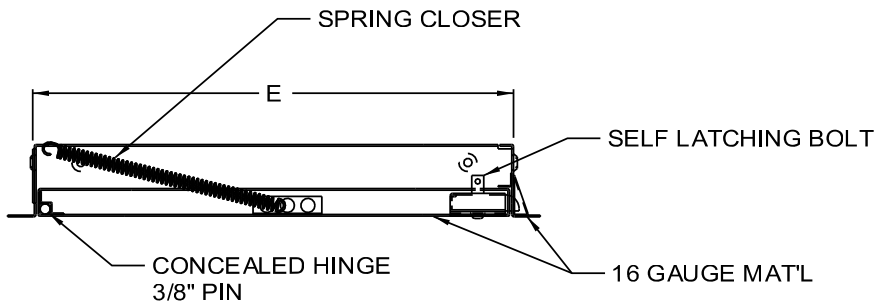

www.acudor.com
 U.S.A.: info@acudor.com / 800.722.0501
 CANADA: info@acudor.ca / 844.228.3671
 INTERNATIONAL: info@acudorintl.com
 (905) 428.2240

FB-5060

FIRE RATED - FOR WALLS

QTY.	NOMINAL SIZE	A	B	C	D	E	F	LOCK
	8 X 8 (203 X 203)	7.78 (198)	7.78 (198)	10 (254)	10 (254)	8.12 (206)	8.12 (206)	1
	10 x 10 (254 x 254)	9.78 (248)	9.78 (248)	12 (305)	12 (305)	10.12 (257)	10.12 (257)	1
	12 x 12 (305 x 305)	11.78 (299)	11.78 (299)	14 (356)	14 (356)	12.12 (308)	12.12 (308)	1
	14 x 14 (356 x 356)	13.78 (350)	13.78 (350)	16 (406)	16 (406)	14.12 (359)	14.12 (359)	1
	16 x 16 (406 x 406)	15.78 (401)	15.78 (401)	18 (457)	18 (457)	16.12 (409)	16.12 (409)	1
	18 x 18 (457 x 457)	17.78 (452)	17.78 (452)	20 (508)	20 (508)	18.12 (460)	18.12 (460)	1
	24 x 24 (610 x 610)	23.78 (604)	23.78 (604)	26 (660)	26 (660)	24.12 (613)	24.12 (613)	1

WALLS

Approved by Underwriters Laboratories (UL) for 1 1/2 hours "B" label in walls and ULC for 2 hours "B" label in walls.

STANDARD FEATURES: UNIVERSAL SELF LATCHING BOLT- OPERATED BY KNURLED KNOB / FLUSH KEY/ AND INSIDE TURN RELEASE.