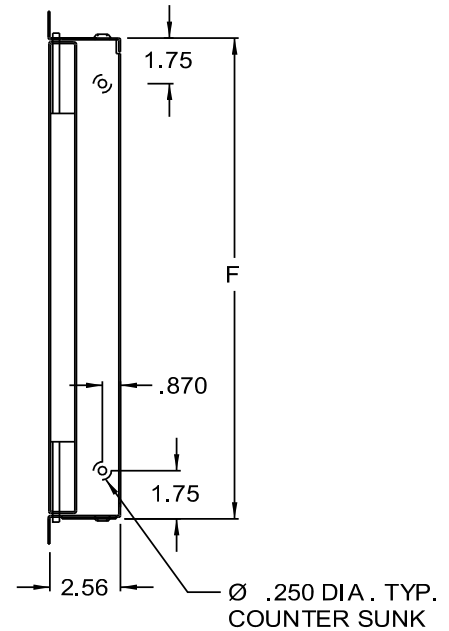

www.acudor.com
 U.S.A.: info@acudor.com / 800.722.0501
 CANADA: info@acudor.ca / 844.228.3671
 INTERNATIONAL: info@acudorintl.com
 (905) 428.2240

FB-5060

FIRE RATED - FOR WALLS

QTY.	NOMINAL SIZE	A	B	C	D	E	F	LOCK
	8 X 8 (203 X 203)	7.78 (198)	7.78 (198)	10 (254)	10 (254)	8.12 (206)	8.12 (206)	1
	10 x 10 (254 x 254)	9.78 (248)	9.78 (248)	12 (305)	12 (305)	10.12 (257)	10.12 (257)	1
	12 x 12 (305 x 305)	11.78 (299)	11.78 (299)	14 (356)	14 (356)	12.12 (308)	12.12 (308)	1
	14 x 14 (356 x 356)	13.78 (350)	13.78 (350)	16 (406)	16 (406)	14.12 (359)	14.12 (359)	1
	16 x 16 (406 x 406)	15.78 (401)	15.78 (401)	18 (457)	18 (457)	16.12 (409)	16.12 (409)	1
	18 x 18 (457 x 457)	17.78 (452)	17.78 (452)	20 (508)	20 (508)	18.12 (460)	18.12 (460)	1
	24 x 24 (610 x 610)	23.78 (604)	23.78 (604)	26 (660)	26 (660)	24.12 (613)	24.12 (613)	1

WALLS

Approved by Underwriters Laboratories (UL) for 1 1/2 hours "B" label in walls and ULC for 2 hours "B" label in walls.

STANDARD FEATURES: UNIVERSAL SELF LATCHING BOLT- OPERATED BY KNURLED KNOB / FLUSH KEY/ AND INSIDE TURN RELEASE.