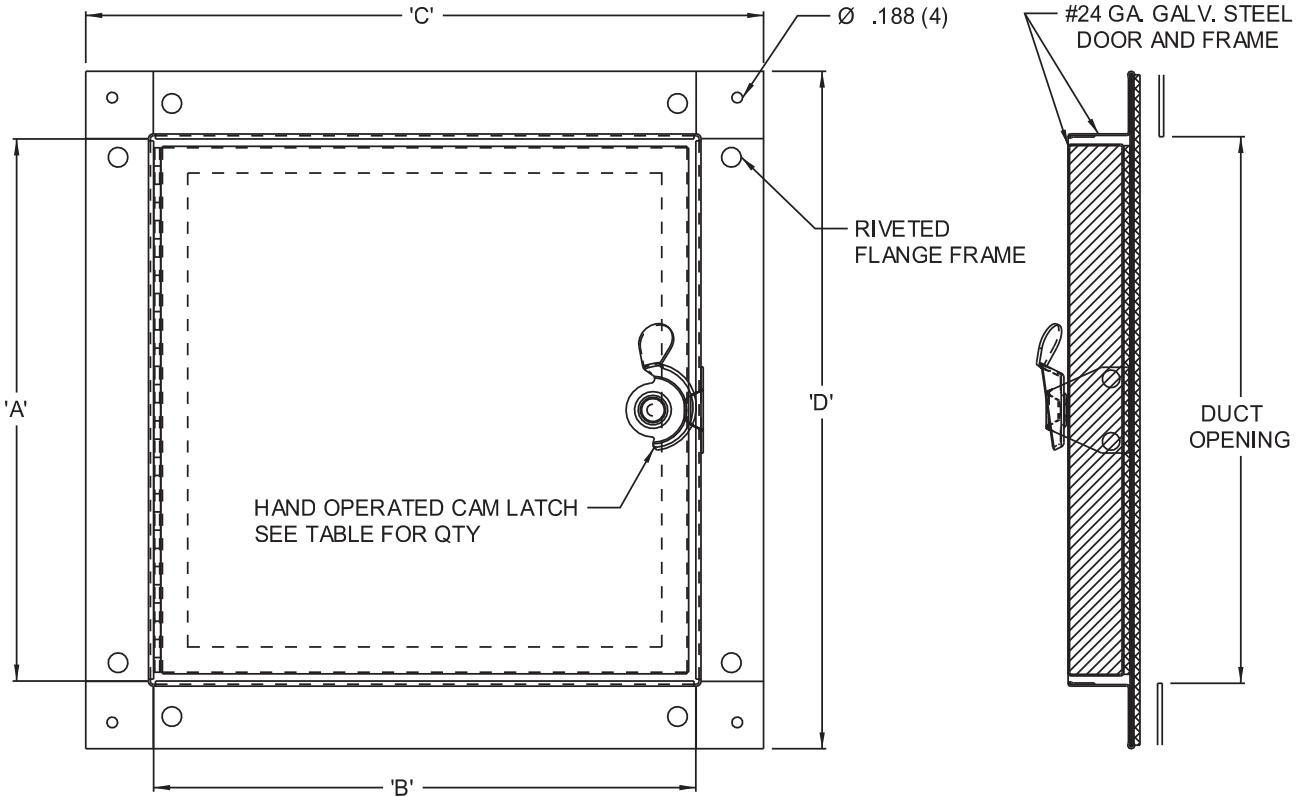

www.acudor.com
U.S.A.: info@acudor.com / 800.722.0501
CANADA: info@acudor.ca / 844.228.3671
INTERNATIONAL: info@acudorintl.com
 905.428.2240

HDSS-6020

SELF STICK DUCT DOOR - HINGED

QTY.	NOMINAL SIZE	A	B	C	D	DUCT OPENING	LATCH
	6 x 6 (152 x 152)	5.375 (137)	5.375 (137)	7.875 (200)	9.875 (251)	4-1/2 X 4-1/2 (114 x 114)	1
	8 x 8 (203 x 203)	7.375 (187)	7.375 (187)	9.875 (251)	9.875 (251)	6-1/2 X 6-1/2 (165 x 165)	1
	10 x 10 (254 x 254)	9.375 (238)	9.375 (238)	11.875 (302)	11.875 (302)	8-1/2 X 8-1/2 (216 x 216)	1
	12 x 12 (305 x 305)	11.375 (289)	11.375 (289)	13.875 (352)	13.875 (352)	10-1/2 X 10-1/2 (267 x 267)	1
	12 x 18 (305 x 457)	17.375 (441)	11.375 (289)	13.875 (352)	19.875 (505)	10-1/2 x 16-1/2 (267 x 419)	2
	14 x 14 (356 x 356)	13.375 (340)	13.375 (340)	15.875 (403)	15.875 (403)	12-1/2 x 12-1/2 (318 x 318)	2
	16 x 16 (406 x 406)	15.375 (391)	15.375 (391)	17.875 (454)	17.875 (454)	14-1/2 x 14-1/2 (368 x 368)	2
	18 x 18 (457 x 457)	17.375 (441)	17.375 (441)	19.875 (505)	19.875 (505)	16-1/2 x 16-1/2 (419 x 419)	2
	20 x 20 (508 x 508)	19.375 (492)	19.375 (492)	21.875 (556)	21.875 (556)	18-1/2 x 18-1/2 (470 x 470)	2
	24 x 24 (610 x 610)	23.375 (594)	23.375 (594)	25.875 (657)	25.875 (657)	22-1/2 x 22-1/2 (572 x 572)	2

STANDARD FEATURES: HINGED DOOR PANEL,
 SELF TIGHTENING HAND OPERATED CAM LATCH,
 GALVANIZED STEEL, MILL FINISH.

- OPTIONS:
- LOCK TYPE
 - OTHER
- MATERIAL
- STAINLESS STEEL
 - ALUMINUM
 - OTHER

JOB NAME:
 CUSTOMER: