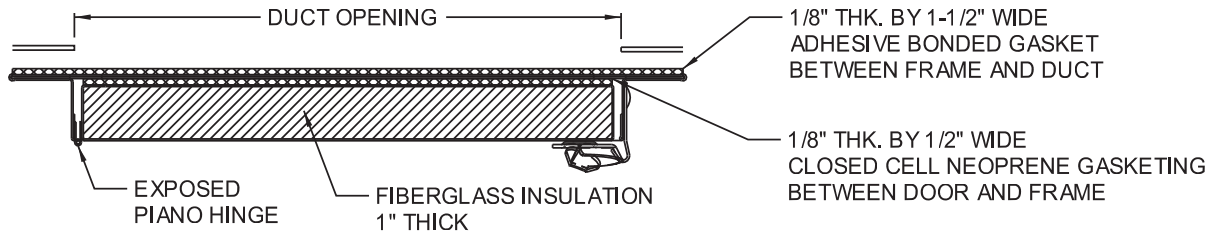

www.acudor.com
U.S.A.: info@acudor.com / 800.722.0501
CANADA: info@acudor.ca / 844.228.3671
INTERNATIONAL: info@acudorintl.com
 905.428.2240

HDSS-6020

SELF STICK DUCT DOOR - HINGED

QTY.	NOMINAL SIZE	A	B	C	D	DUCT OPENING	LATCH
	6 x 6 (152 x 152)	5.375 (137)	5.375 (137)	7.875 (200)	9.875 (251)	4-1/2 X 4-1/2 (114 x 114)	1
	8 x 8 (203 x 203)	7.375 (187)	7.375 (187)	9.875 (251)	9.875 (251)	6-1/2 X 6-1/2 (165 x 165)	1
	10 x 10 (254 x 254)	9.375 (238)	9.375 (238)	11.875 (302)	11.875 (302)	8-1/2 X 8-1/2 (216 x 216)	1
	12 x 12 (305 x 305)	11.375 (289)	11.375 (289)	13.875 (352)	13.875 (352)	10-1/2 X 10-1/2 (267 x 267)	1
	12 x 18 (305 x 457)	17.375 (441)	11.375 (289)	13.875 (352)	19.875 (505)	10-1/2 x 16-1/2 (267 x 419)	2
	14 x 14 (356 x 356)	13.375 (340)	13.375 (340)	15.875 (403)	15.875 (403)	12-1/2 x 12-1/2 (318 x 318)	2
	16 x 16 (406 x 406)	15.375 (391)	15.375 (391)	17.875 (454)	17.875 (454)	14-1/2 x 14-1/2 (368 x 368)	2
	18 x 18 (457 x 457)	17.375 (441)	17.375 (441)	19.875 (505)	19.875 (505)	16-1/2 x 16-1/2 (419 x 419)	2
	20 x 20 (508 x 508)	19.375 (492)	19.375 (492)	21.875 (556)	21.875 (556)	18-1/2 x 18-1/2 (470 x 470)	2
	24 x 24 (610 x 610)	23.375 (594)	23.375 (594)	25.875 (657)	25.875 (657)	22-1/2 x 22-1/2 (572 x 572)	2

STANDARD FEATURES: HINGED DOOR PANEL,
 SELF TIGHTENING HAND OPERATED CAM LATCH,
 GALVANIZED STEEL, MILL FINISH.

- OPTIONS:
- LOCK TYPE
 - OTHER
- MATERIAL
- STAINLESS STEEL
 - ALUMINUM
 - OTHER

JOB NAME:
 CUSTOMER: