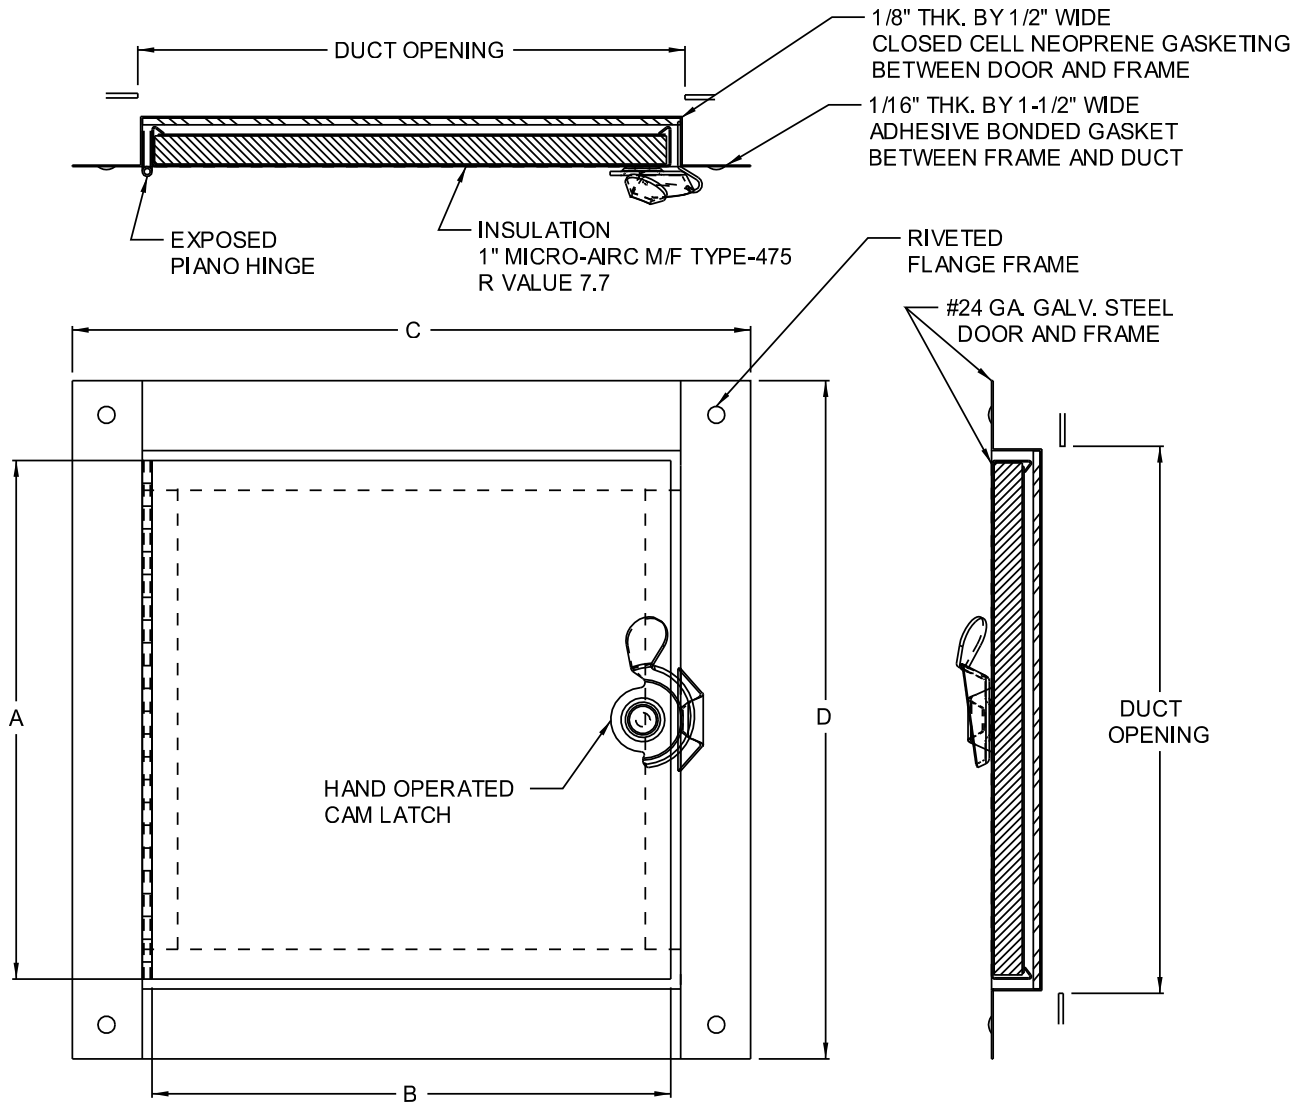

www.acudor.com
 U.S.A.: info@acudor.com / 800.722.0501
 CANADA: info@acudor.ca / 844.228.3671
 INTERNATIONAL: info@acudorintl.com
 (905) 428.2240

HD-5070-F

HINGED DUCT DOOR FOR FIBREGLASS DUCT

QTY.	NOMINAL SIZE	A	B	C	D	DUCT OPENING	LATCH
	6 x 6 (152 x 152)	5.375 (137)	5.375 (137)	8.875 (225)	8.875 (225)	6 x 6 (152 x 152)	2
	8 x 8 (203 x 203)	7.375 (187)	7.375 (187)	10.875 (276)	10.875 (276)	8 x 8 (203 x 203)	2
	10 x 10 (254 x 254)	9.375 (238)	9.375 (238)	12.875 (327)	12.875 (327)	10 x 10 (254 x 254)	2
	12 x 12 (304 x 304)	11.375 (289)	11.375 (289)	14.875 (378)	14.875 (378)	12 x 12 (304 x 304)	2
	14 x 14 (356 x 356)	13.375 (340)	13.375 (340)	16.875 (429)	16.875 (429)	14 x 14 (356 x 356)	2
	16 x 16 (406 x 406)	15.375 (391)	15.375 (391)	18.875 (479)	18.875 (479)	16 x 16 (406 x 406)	2
	18 x 18 (457 x 457)	17.375 (441)	17.375 (441)	20.875 (530)	20.875 (530)	18 x 18 (457 x 457)	2
	24 x 24 (610 x 610)	23.375 (603)	23.375 (603)	26.875 (683)	26.875 (683)	24 x 24 (610 x 610)	2

STANDARD FEATURES: PIANO HINGED DOOR PANEL, SELF TIGHTENING HAND OPERATED CAM LATCH, GALVANIZED STEEL, MILL FINISH.

OPTIONS:

LOCK TYPE
 OTHER

MATERIAL
 STAINLESS STEEL
 ALUMINUM
 OTHER

JOB NAME:

APPROVED BY: