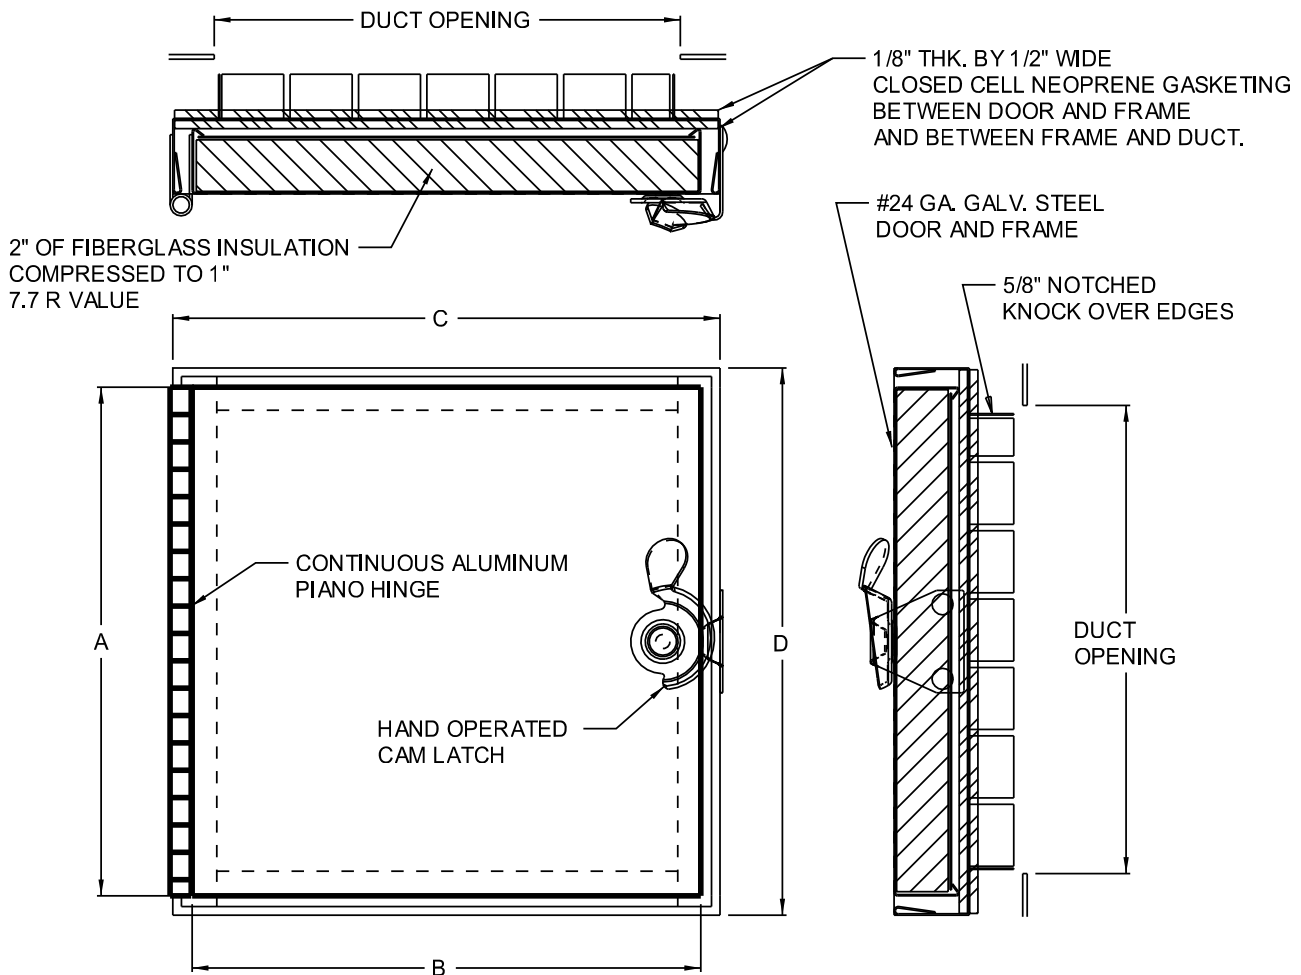

www.acudor.com
 U.S.A.: info@acudor.com / 800.722.0501
 CANADA: info@acudor.ca / 844.228.3671
 INTERNATIONAL: info@acudorintl.com
 (905) 428.2240

HD-5070

DUCT DOOR - HINGED

QTY.	NOMINAL SIZE	A	B	C	D	DUCT OPENING	LATCH
	6 x 6 (152 x 152)	5.5 (140)	5.5 (140)	6 (152)	6 (152)	4.75 x 4.75 (121 x 121)	1
	8 x 8 (203 x 203)	7.5 (191)	7.5 (191)	8 (203)	8 (203)	6.75 x 6.75 (171 x 171)	1
	10 x 10 (254 x 254)	9.5 (241)	9.5 (241)	10 (250)	10 (250)	8.75 x 8.75 (222 x 222)	1
	12 x 12 (304 x 304)	11.5 (292)	11.5 (292)	12 (304)	12 (304)	10.75 x 10.75 (273 x 273)	1
	14 x 14 (356 x 356)	13.5 (343)	13.5 (343)	14 (356)	14 (356)	12.75 x 12.75 (324 x 324)	2
	16 x 16 (406 x 406)	15.5 (394)	15.5 (394)	16 (356)	16 (356)	14.75 x 14.75 (375 x 375)	2
	18 x 18 (457 x 457)	18.5 (445)	18.5 (445)	18 (457)	18 (457)	16.75 x 16.75 (425 x 425)	2
	20 x 20 (508 x 508)	19.5 (495)	19.5 (495)	20 (508)	20 (508)	18.75 x 18.75 (476 x 476)	2
	24 x 24 (610 x 610)	23.5 (597)	23.5 (597)	24 (610)	24 (610)	22.75 x 22.75 (578 x 578)	2

STANDARD FEATURES: HINGED DOOR, SELF TIGHTENING HAND OPERATED CAM LATCH, GALVANIZED STEEL, MILL FINISH.

OPTIONS:

LOCK TYPE
 OTHER

MATERIAL
 STAINLESS STEEL
 ALUMINUM
 OTHER

JOB NAME:
 CUSTOMER:

APPROVED BY:
 DATE: