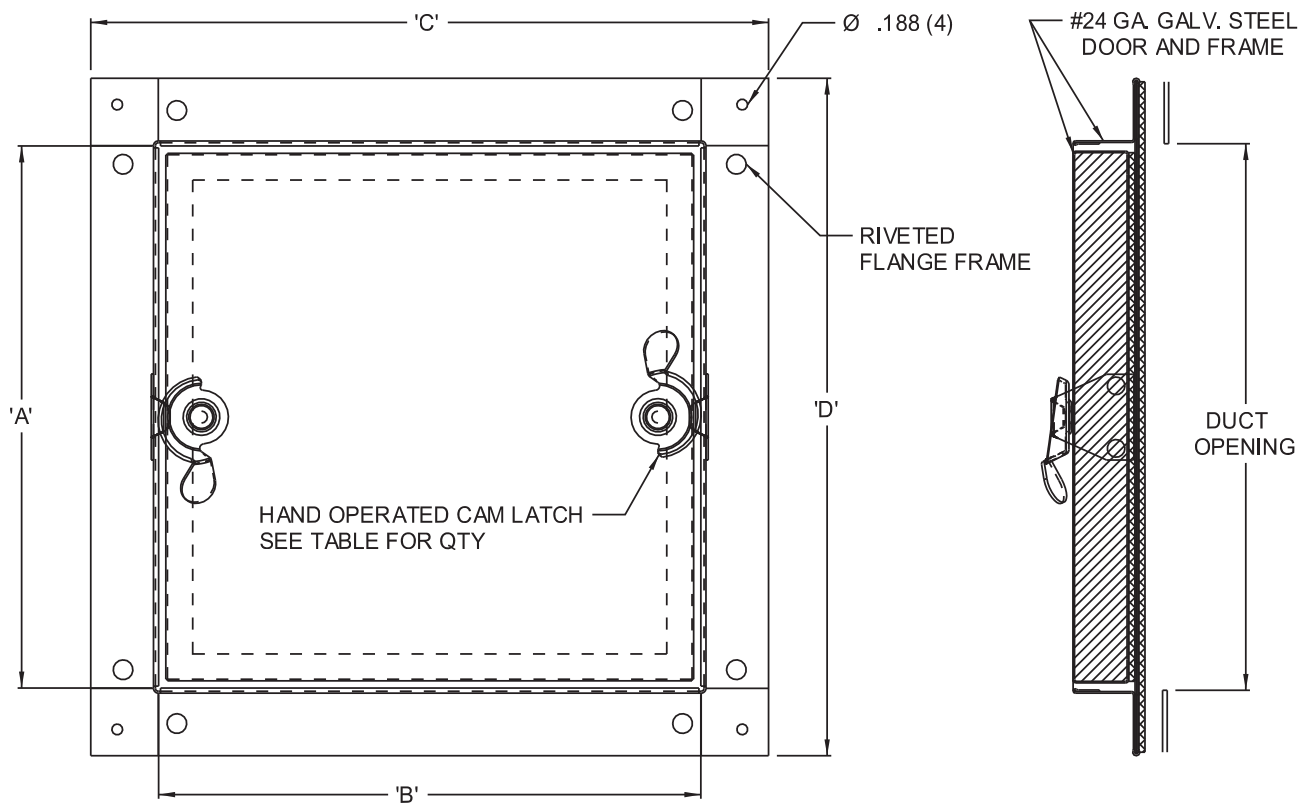

www.acudor.com
U.S.A.: info@acudor.com / 800.722.0501
CANADA: info@acudor.ca / 844.228.3671
INTERNATIONAL: info@acudorintl.com
 905.428.2240

CDSS-6030

SELF STICK DUCT DOOR - NO HINGE

QTY.	NOMINAL SIZE	A	B	C	D	DUCT OPENING	LATCH
	6 x 6 (152 x 152)	5.375 (137)	5.375 (137)	7.875 (200)	9.875 (251)	4-1/2 X 4-1/2 (114 x 114)	2
	8 x 8 (203 x 203)	7.375 (187)	7.375 (187)	9.875 (251)	9.875 (251)	6-1/2 X 6-1/2 (165 x 165)	2
	10 x 10 (254 x 254)	9.375 (238)	9.375 (238)	11.875 (302)	11.875 (302)	8-1/2 X 8-1/2 (216 x 216)	2
	12 x 12 (305 x 305)	11.375 (289)	11.375 (289)	13.875 (352)	13.875 (352)	10-1/2 X 10-1/2 (267 x 267)	2
	12 x 18 (305 x 457)	17.375 (441)	11.375 (289)	13.875 (352)	19.875 (505)	10-1/2 x 16-1/2 (267 x 419)	4
	14 x 14 (356 x 356)	13.375 (340)	13.375 (340)	15.875 (403)	15.875 (403)	12-1/2 x 12-1/2 (318 x 318)	4
	16 x 16 (406 x 406)	15.375 (391)	15.375 (391)	17.875 (454)	17.875 (454)	14-1/2 x 14-1/2 (368 x 368)	4
	18 x 18 (457 x 457)	17.375 (441)	17.375 (441)	19.875 (505)	19.875 (505)	16-1/2 x 16-1/2 (419 x 419)	4
	20 x 20 (508 x 508)	19.375 (492)	19.375 (492)	21.875 (556)	21.875 (556)	18-1/2 x 18-1/2 (470 x 470)	4
	24 x 24 (610 x 610)	23.375 (594)	23.375 (594)	25.875 (657)	25.875 (657)	22-1/2 x 22-1/2 (572 x 572)	4

STANDARD FEATURES: REMOVABLE DOOR PANEL,
 SELF TIGHTENING HAND OPERATED CAM LATCH,
 GALVANIZED STEEL, MILL FINISH.

- OPTIONS:**
- LOCK TYPE
 - OTHER
- MATERIAL**
- STAINLESS STEEL
 - ALUMINUM
 - OTHER

JOB NAME:
 CUSTOMER: