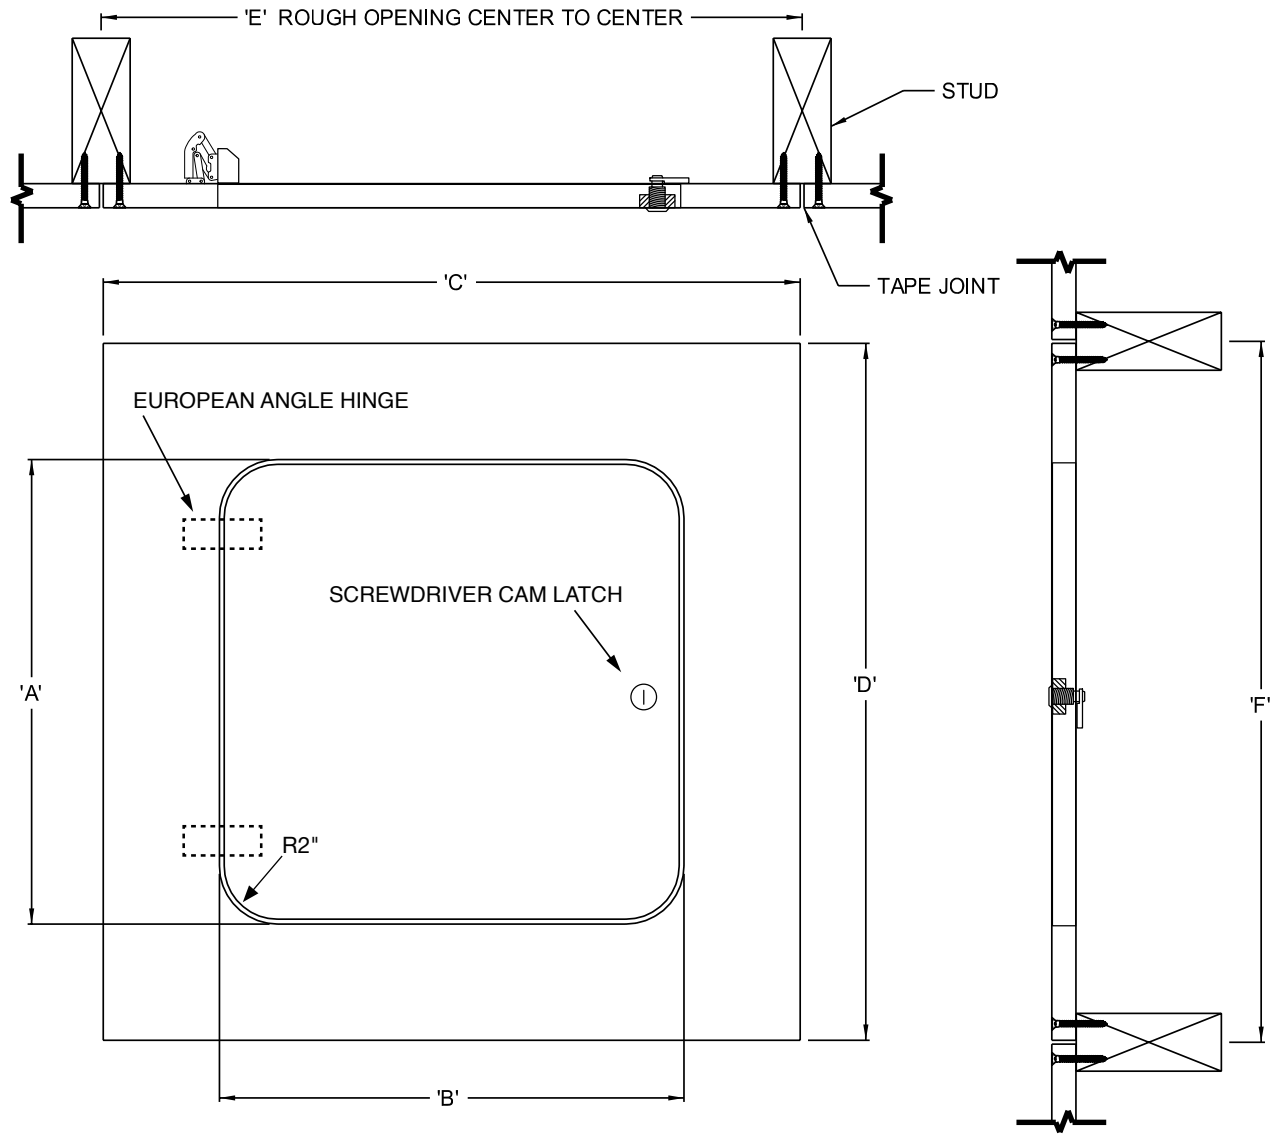

GFRG-RH

RADIUS CORNER HINGED ACCESS PANEL

QTY.	NOMINAL SIZE	A	B	C	D	E	F
	9" x 9" (229 x 229)	9" (229)	9" (229)	15" (381)	15" (381)	15" (381)	15" (381)
	12" x 12" (305 x 305)	12" (305)	12" (305)	18" (457)	18" (457)	18" (457)	18" (457)
	16" x 16" (406 x 406)	16" (406)	16" (406)	22" (559)	22" (559)	22" (559)	22" (559)
	18" x 18" (457 x 457)	18" (457)	18" (457)	24" (610)	24" (610)	24" (610)	24" (610)
	24" x 24" (610 x 610)	24" (610)	24" (610)	30" (762)	30" (762)	30" (762)	30" (762)
	22" x 30" (559 x 762)	22" (559)	22" (559)	28" (711)	36" (711)	28" (711)	36" (711)
	30" x 30" (762 x 762)	30" (762)	30" (762)	36" (914)	36" (914)	36" (914)	36" (914)