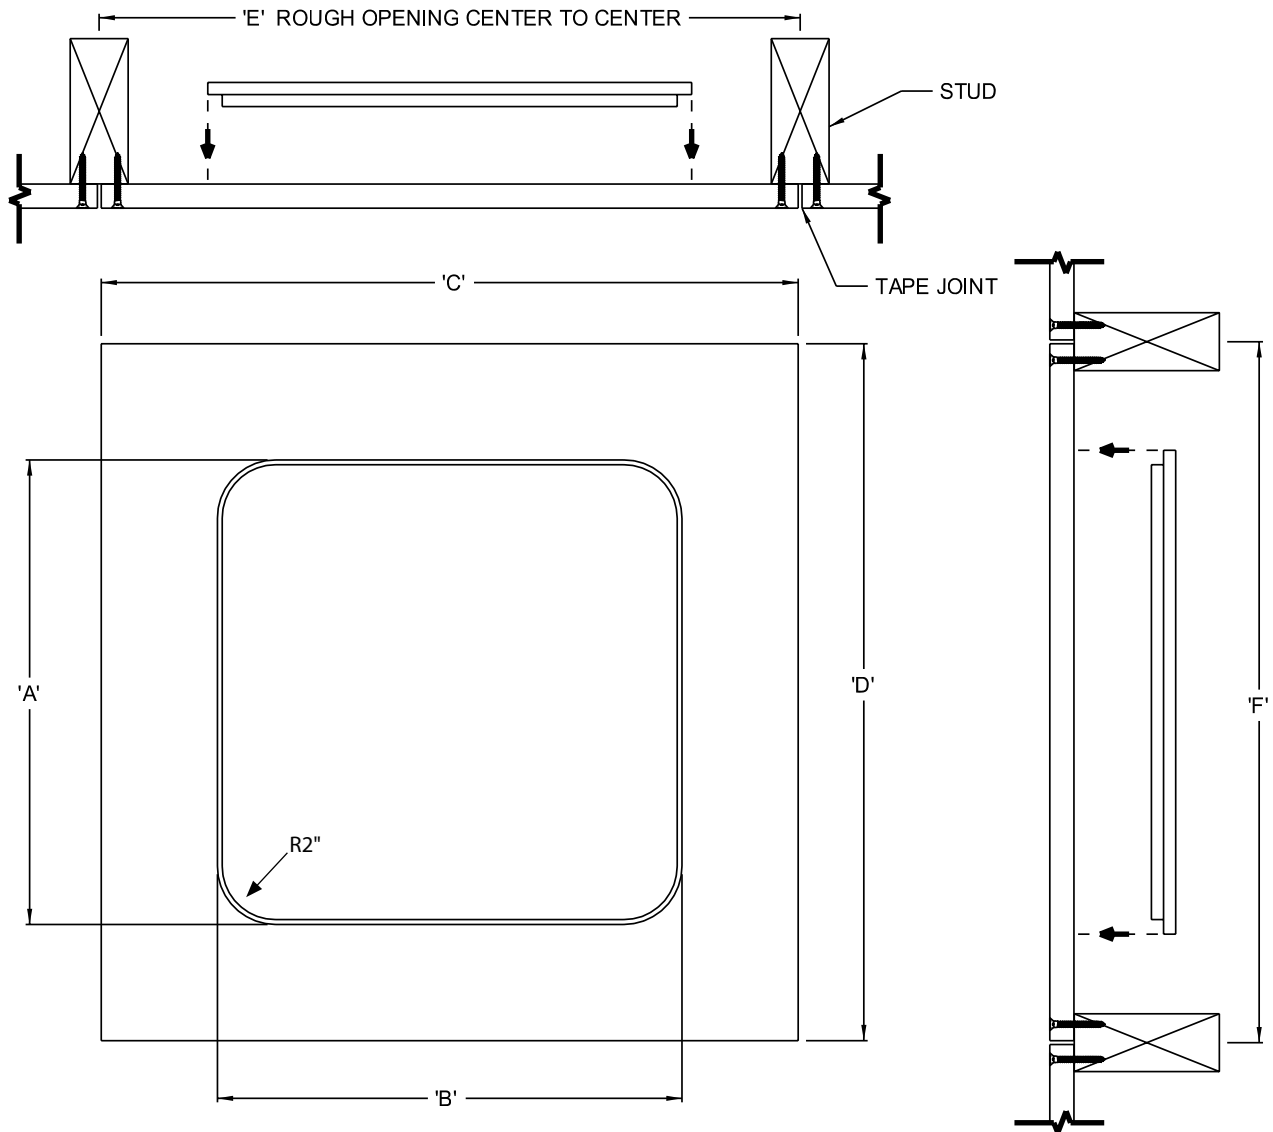

## RADIUS CORNER POP-OUT ACCESS PANEL

QTY.	NOMINAL SIZE	A	B	C	D	E	F
	9" x 9" (229 x 229)	9" (229)	9" (229)	15" (381)	15" (381)	15" (381)	15" (381)
	12" x 12" (305 x 305)	12" (305)	12" (305)	18" (457)	18" (457)	18" (457)	18" (457)
	16" x 16" (406 x 406)	16" (406)	16" (406)	22" (559)	22" (559)	22" (559)	22" (559)
	18" x 18" (457 x 457)	18" (457)	18" (457)	24" (610)	24" (610)	24" (610)	24" (610)
	24" x 24" (610 x 610)	24" (610)	24" (610)	30" (762)	30" (762)	30" (762)	30" (762)
	22" x 30" (559 x 762)	30" (762)	22" (559)	28" (711)	36" (711)	28" (711)	36" (711)
	30" x 30" (762 x 762)	30" (762)	30" (762)	36" (914)	36" (914)	36" (914)	36" (914)