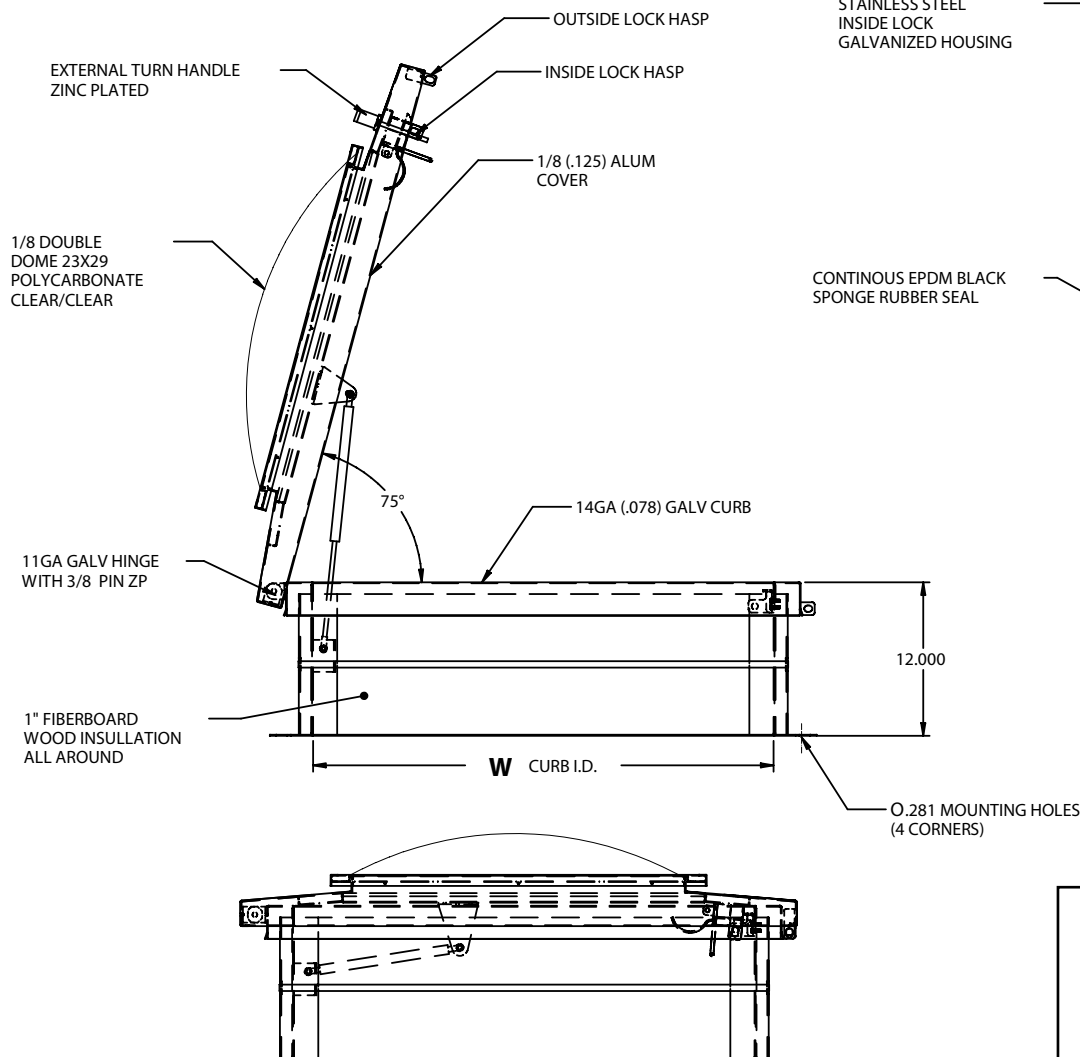

www.acudor.com
 U.S.A.: info@acudor.com / 800.722.0501
 CANADA: info@acudor.ca / 844.228.3671
 INTERNATIONAL: info@acudorintl.com
 905.428.2240

QTY	OPENING WIDTH "L"	OPENING LENGTH "W"	QTY	OPENING WIDTH "L"	OPENING LENGTH "W"
	24" (601mm)	24" (601mm)		36" (914mm)	36" (914mm)
	24" (601mm)	36" (914mm)			
	30" (762mm)	30" (762mm)			
	30" (762mm)	36" (914mm)			

DOMED ROOF HATCH

ASSEMBLY NOTE:

UNIT SHALL BE COMPLETELY ASSEMBLED AS SHOWN AND SUPPLIED TO JOB READY FOR INSTALLATION

FINISH: RAL 7046 TELEGREY CURB
 MILL ALUMINUM COVER

JOB NAME:	APPROVED BY:
CUSTOMER:	DATE:
COPYRIGHT © 2014 ACUDOR ACCESS DOORS AND ACUDOR PRODUCTS INC. ALL RIGHTS RESERVED	